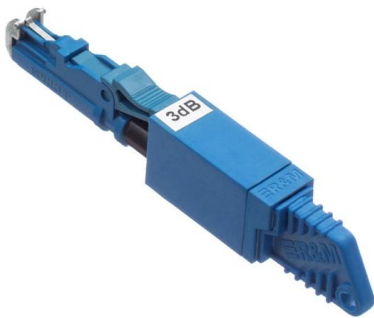

Double Door Electrical Enclosures

Our premium double door electrical enclosure feature interchangeable, easily removable doors and continuous welded seams for superior protection. Meeting