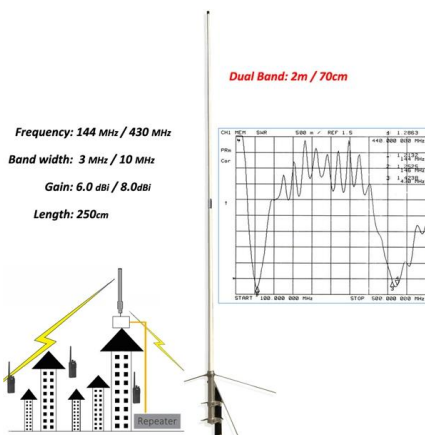

### SFP, Transmission Standard

SFP/SFP+ (Small Form-Factor Pluggable) is a compact, hot-pluggable optical module transceiver commonly used in telecommunication and data