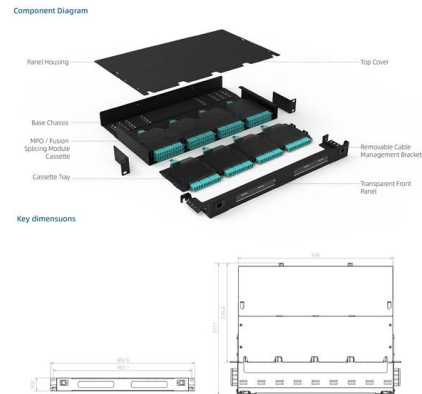

Buy SFP Transceiver Modules online , Planet Webshop

Planet provides a wide range of switch accessories in the form of SFP transceivers, which can cover almost all applications. Fast Ethernet, Gigabit Ethernet (1G/2.5G) as well as SFP transceiver