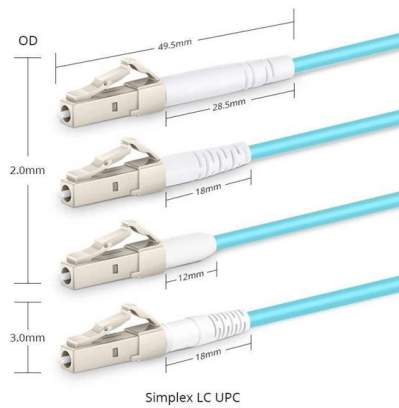

What Is an Optical Network Terminal?

Unveiling the Power Behind Fiber Optic Connections The Optical Network Terminal (ONT) is the essential device that translates fiber optic signals into a format your home or business