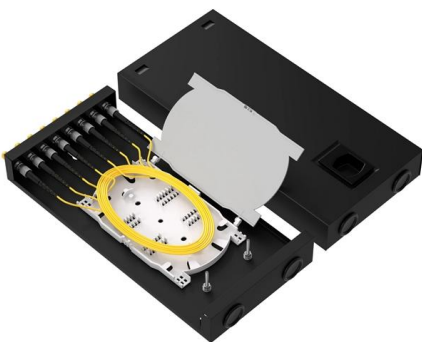

CABLE TRAYS GENERAL INFORMATION AND

General information of Kiraç Metal Cable Trays and installation guide are arranged in accordance with IEC 61537 standards and this document has been prepared for