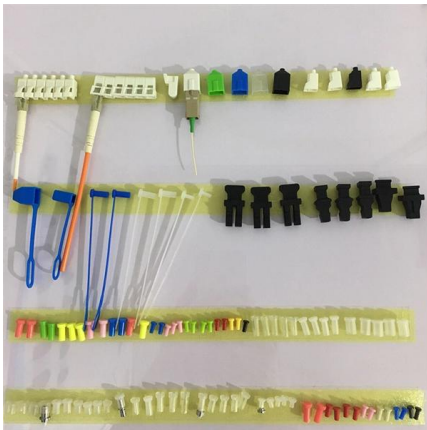

Method Statement installation of Cable Trays and Ladders

This method statement covers the site installation of the cable tray & ladders and the requirements of checks to be carried out.