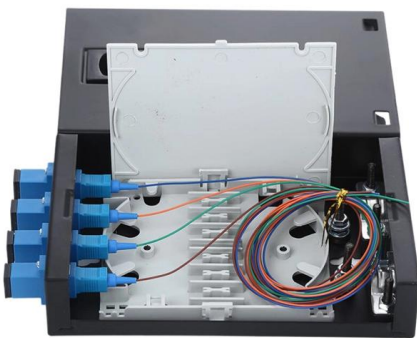

Stainless Steel Cable Railing Installation Kit for Comoros , Ubuy

Shop Stainless Steel Cable Railing Installation Kit for Metal Posts - 18 Inch Cable, 10 Feet online at a best price in Comoros. B01AMXI56K

100+ Essential Questions Answered About Cable Trays:

Discover over 100 expert answers about cable trays, covering key topics like material selection, load capacity, installation methods, and maintenance.

Cable Tray Technical Guide A practical guide to product selection and

A practical guide to product selection and installation This guide for engineers and installers has been developed by ABB as a practical reference regarding cable tray characteristics, installation, and

Cable Tray Installation Guidelines

This document provides guidelines for inspecting the installation of cable trays, junction boxes, pull boxes, and terminal boxes for the Marjan Increment Program