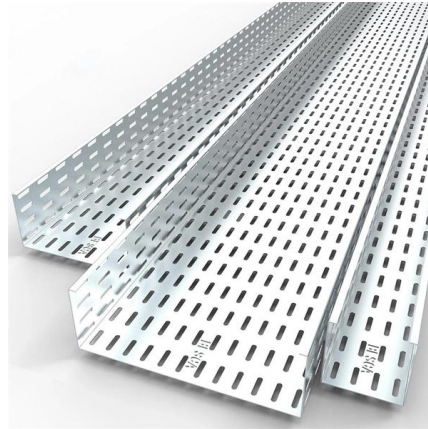

Cablofil TFX35S6 316L Stainless Steel Wire Cable Tray 3m

316L stainless steel wire cable tray for extreme environments. Delivers maximum corrosion resistance, hygiene performance and long-term reliability.

Contact Us

For datasheets, pricing, or custom high-speed optical interconnect solutions, please visit:
<https://www.syropy.com.pl>