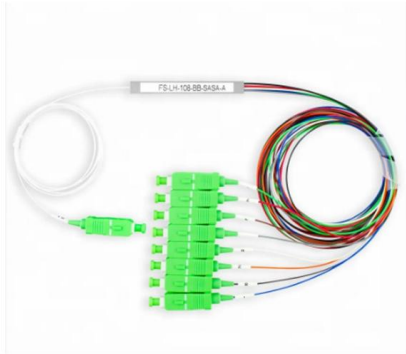

Comoros Stainless Steel Cable Tray Installation