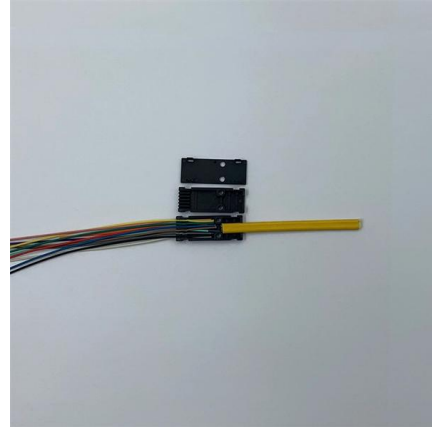

Cisco ATA 190 Series Analog Telephone Adapters

Cisco ATA 190 Series Analog Telephone Adapters turn traditional telephone and fax communications devices into IP devices.