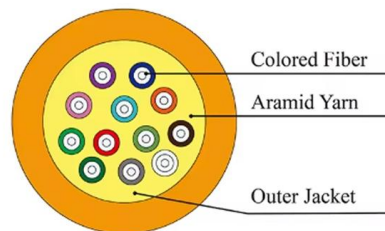

Digital television adapter

A digital television adapter (DTA), commonly known as a converter box, DTV converter, or decoder box, is a television tuner that receives a digital television (DTV) transmission, and converts the digital