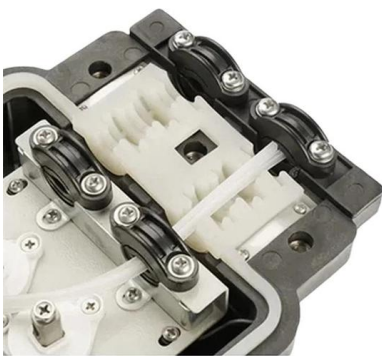

Ruggedized Analog Telephony Adapter (ATA)

The SN200R enables legacy analog phones, paging and alerting systems, and intercoms to communicate securely and reliably over IP networks.

Terminal Boxes , McMaster-Carr

Choose from our selection of terminal boxes, including over 4,300 products in a wide range of styles and sizes. Same and Next Day Delivery.

Black Box CMA02A Communications Adapter Plus All Wires

About this product Product Information With the Communications Adapter Plus (CAP), you can make your two mismatched async serial devices communicate by translating between two