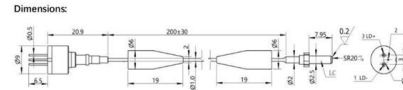

Terminal Boxes , McMaster-Carr

Choose from our selection of terminal boxes, including over 4,300 products in a wide range of styles and sizes. Same and Next Day Delivery.

Black Box CMA02A Communications Adapter Plus All Wires

About this product Product Information With the Communications Adapter Plus (CAP), you can make your two mismatched async serial devices communicate by translating between two

Communication adapter

Find your communication adapter easily amongst the 125 products from the leading brands (BANNER, SENECA, MURRELEKTRONIK,) on DirectIndustry, the

USB Interface Adapter, Terminal

Zum Einstellen und Updaten von PowerBox Produkten. Mit dem USB Interface Adapter können Sie PowerBox Produkte einstellen und updaten. Die zugehörige