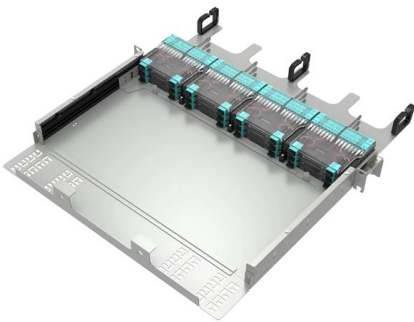

Combined Sleeve Cable Tray

Combined Sleeve Cable Tray

GUIDE CABLE TRAYS TECHNICAL

NEMA VE 1-2017 Specifies requirements for metal cable trays and associated fittings designed for use in accordance with the rules of Canadian Electrical Code, Part I and the National Electrical Code®

Resources for Cable tray and ladder systems

Submittals for cable ladder and tray Eaton's submittal builder tool for B-Line series cable ladder and tray allows you to easily filter, select and download straight

Types of Cable Trays - Advantages, Applications and Sizes

Explore the types of cable trays, their advantages, applications, and standard sizes. Learn how they improve cable management and support various industries.

Cable Tray Types and Sizes

One of the major perks of this tray type is its ease of installation--cables can be laid in or removed from the tray quickly, making it ideal for environments where

Wire Cable Trays , McMaster-Carr