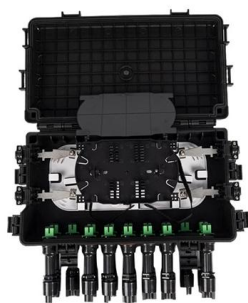

Our cable tray systems securely hold and protect cables and come in many models and sizes, solid bottom and ventilated.

Fiber Splice Trays (12, 24, 36, 48, 72) by Corning, PLP, Multilink, AFL

Fiber splice trays for Corning, PLP, AFL, Multilink enclosures. Holds fusion or mechanical splice sleeves. Coyote, Starfighter, Lite-Grip, Type 2S, 2R, 2M, 4A, 4R, 4S

Cable Tray System for Cable Management , Eaton

Need Help Finding Cable Tray Systems? Tripp Lite's wire mesh Cable Tray System accommodates copper network cables, A/V cables and lightweight cables/cable bundles to reduce cable clutter in

US Tray

US Tray Channel meets NEMA VE-1 standards for cable tray. Talon Products: Our cable cleats are high-strength cable restraints that limit cable movement. They

Electromagnetic Shielding Sleeves

Electromagnetic Shielding Sleeves
Electromagnetic shielding sleeves protect cable installations from electromagnetic interference (EMI). The material design creates