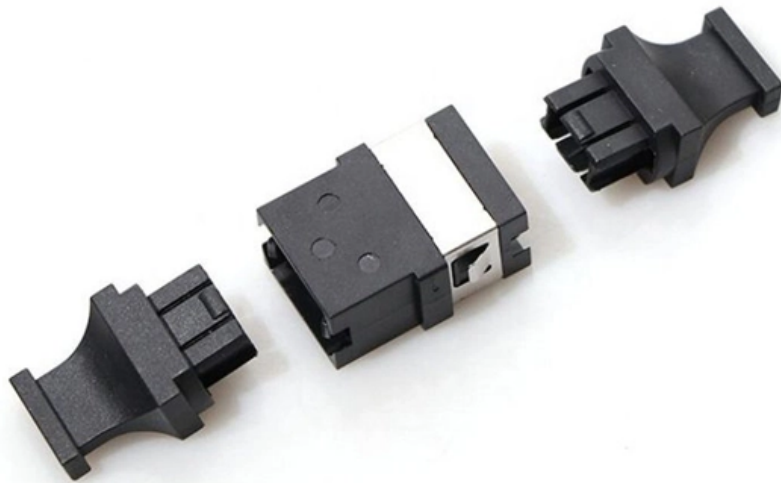

Combined Sleeve Cable Tray

Combined Sleeve Cable Tray

GUIDE CABLE TRAYS TECHNICAL

NEMA VE 1-2017 Specifies requirements for metal cable trays and associated fittings designed for use in accordance with the rules of Canadian Electrical Code, Part I and the National Electrical Code®

Resources for Cable tray and ladder systems

Submittals for cable ladder and tray Eaton's submittal builder tool for B-Line series cable ladder and tray allows you to easily filter, select and download straight

Cable Tray and Reels , Wire and Cable Management

From heavy power cable pathways on oil drilling platforms to data center cabling, explore the cable tray that's strong yet easy to install. Fast installation with

Cable Tray Types and Sizes

One of the major perks of this tray type is its ease of installation--cables can be laid in or removed from the tray quickly, making it ideal for environments where

Wire Cable Trays , McMaster-Carr