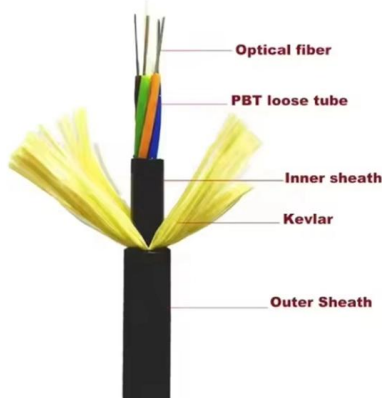

Beginner's Guide to Server Power Distribution Unit Installation

Safely install a server power distribution unit for reliable power, proper rack compatibility, and reduced downtime in your data center or server room.

Server Rack Installation Guide for Efficient Data Centers

A well-installed server rack isn't just a solution for today it's a bet on tomorrow. Data centers are living systems, growing with the businesses they serve. Scalable

Rackmount PDU (Power Distribution Units)

Designed to integrate seamlessly with standard enclosures, rack PDUs centralize power delivery by supplying multiple outlets from a single, organized unit. This