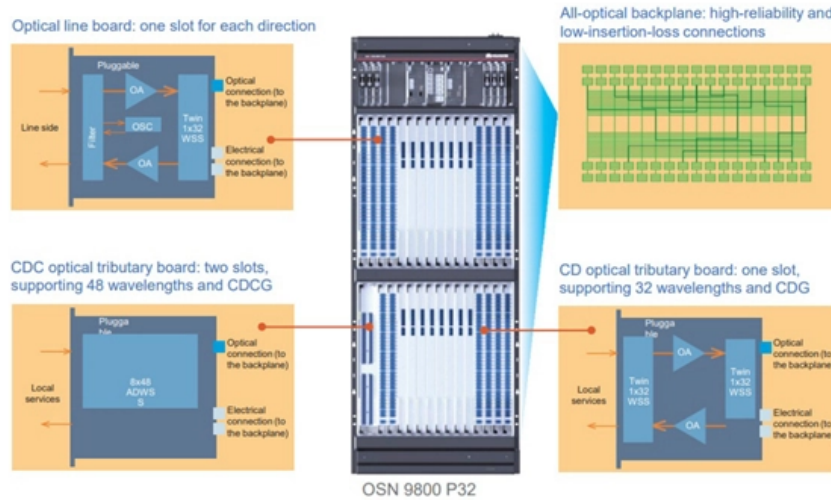

Columbia Server Rack Power Distribution System 800mm Deep Installation Solution

Columbia Server Rack Power Distribution System 800mm Deep Insta

4Cabling 42RU 600mm Wide x 800mm Deep Server Rack

Features lockable doors, included fans, a power rail, and shelves for a complete out-of-the-box solution. (179 characters) 780-800 Character Product Summary The

4Cabling 45RU 800mm Wide x 1000mm Deep Server

The 4Cabling 45RU 800mm Wide x 1000mm Deep Server Rack is the perfect pre-assembled solution for secure and efficient IT equipment management. Its

Server Rack Data Center High Density Server Cabinet

Detachable side panels with lock (same as door), racks can be jointed by buying kit. Compatible with airflow optimization and cable management accessories.

Rack-Mount Power , Delta Power Solution

Delta's rack-mount PDC (RPDC) is an ideal power distribution solution to small datacenters up to 80kVA. Composed of a 4U cabinet, the RPDC can be perfectly integrated with standard server racks

48U Extra-Deep 800mm Wide Server Rack Enclosure

48U deep extra-wide rack enclosure houses, organizes and secures network equipment with extra room on the sides for cable management and PDU mounting.

Supermicro 48U Liquid Cooling Rack up to 250kw