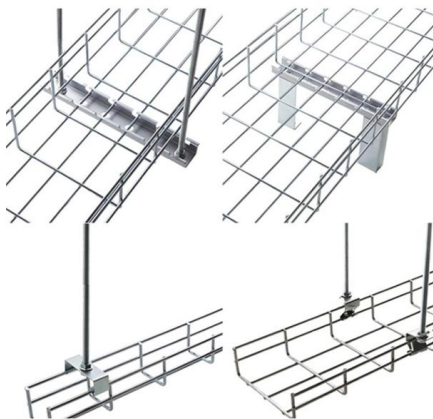

ABB MegaFlex DPA IEC UPS For sustainable Data Centers

Energy Distribution for Data Center How modular UPS and Remote Power Panels help to build scalable and redundant data centers