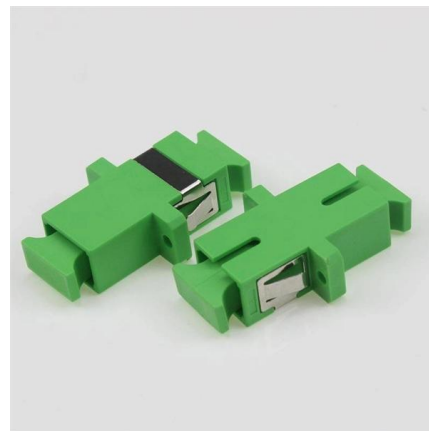

News -- Columbia Energy and Environmental Services

The MIEES contains the DCS panel, Motor Control Center, transformers and power distribution panels for the system mounted on a modular

AC Distribution Box Manufacturer

Our AC distribution boxes are equipped with the true AC breaker and AC SPD from 220V-400V. Within a durable PC enclosure, we pre-assemble reliable AC