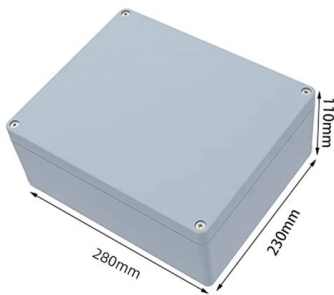

Home

We're one of Ohio's leading energy companies, with nearly 1,000 employees dedicated to providing customers with the services they need every day.

Solarc New Energy-MCB-MCCB-PV Combiner Box

The system combines hybrid inverters to achieve the mixed use of mains electricity, photovoltaics, and energy storage, greatly improving the utilization rate of electrical energy.

SupplyOne Establishes West Coast Production and

Newtown Square, Pennsylvania, June 7, 2024 - SupplyOne, Inc., the largest independent supplier of corrugated and value-added packaging products,

DS Smith reduces energy usage at its Columbia facility

DS Smith recently completed the installation of new steam recycling technology that will reduce energy consumption by 20% in its Columbia, S.C.