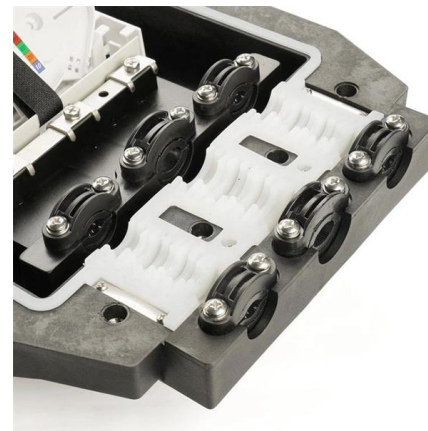

Square D(TM) IPaCS: Integrated Power and Control

When you choose Square D(TM) Integrated Power and Control Solutions (IPaCS), you can optimize your on-site time and deploy faster. Combine electrical distribution