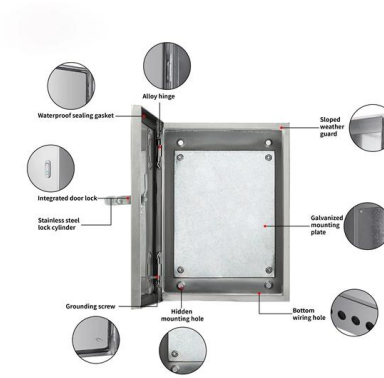

James Martin Columbia 72" Single Wall Mount Vanity

Upgrade your bathroom with the James Martin Columbia 72" Single Wall Mount Vanity. A stylish, space-saving design with premium finishes for modern elegance.