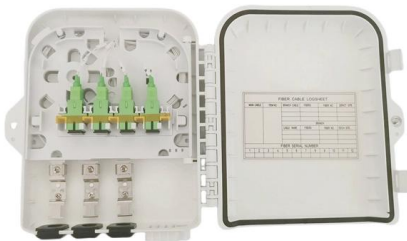

tions. In combination with our industry-leading service agreements and fleet charger management system InControl, the HVC360 power cabinet becomes a 360-degree solution for fleet professional.

DC Power Systems: Products & Equipment , OmniOn

DC Power Systems provides quality, reliable and efficient DC power equipment and products for a range for telcom, data center, and industrial applications.

Contact Us

For datasheets, pricing, or custom high-speed optical interconnect solutions, please visit:
<https://www.syropy.com.pl>