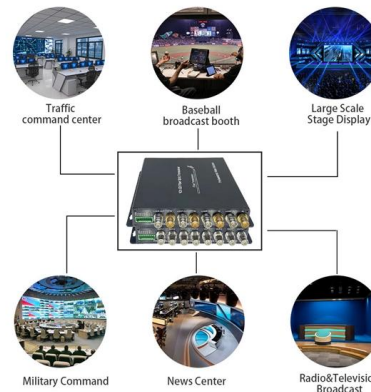

B-Line series Cable Tray Design Considerations

As an industry leader in cable tray, Eaton offers one of the widest ranges of cable management solutions available in the market today with its B-Line series portfolio. With unmatched quality and service, we