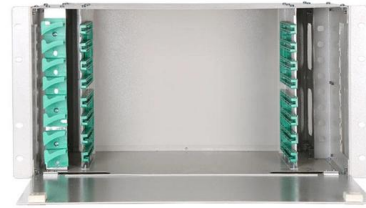

The long-span cable tray adopts the structure of a strengthened side plate, which greatly increases the load capacity of the bridge. The product is suitable for the