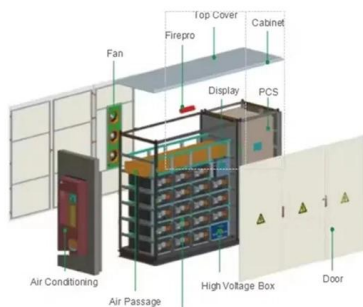

Cable Trays

Heavy Duty Cable Tray Systems Heavy duty cable trays and cable ladders are manufactured from pre-galvanized or hot-dipped galvanized sheet metal,