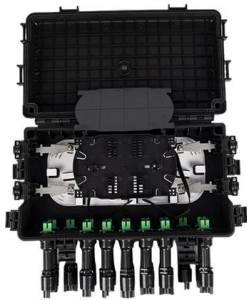

Outdoor Fiber Optics Distribution Box , Terminal Box

LongXing metal distribution box GP31-1M96A is currently being widely used for distributing outdoor optical cable in indoor conditions. It is very suitable for FTTx