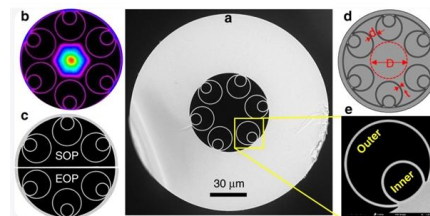

Outdoor Fiber Optics Distribution Box , Terminal

LongXing GP31-2P04A optical distribution box is used as a termination point for the feeder cable to connect with drop cable in FTTx communication network system.