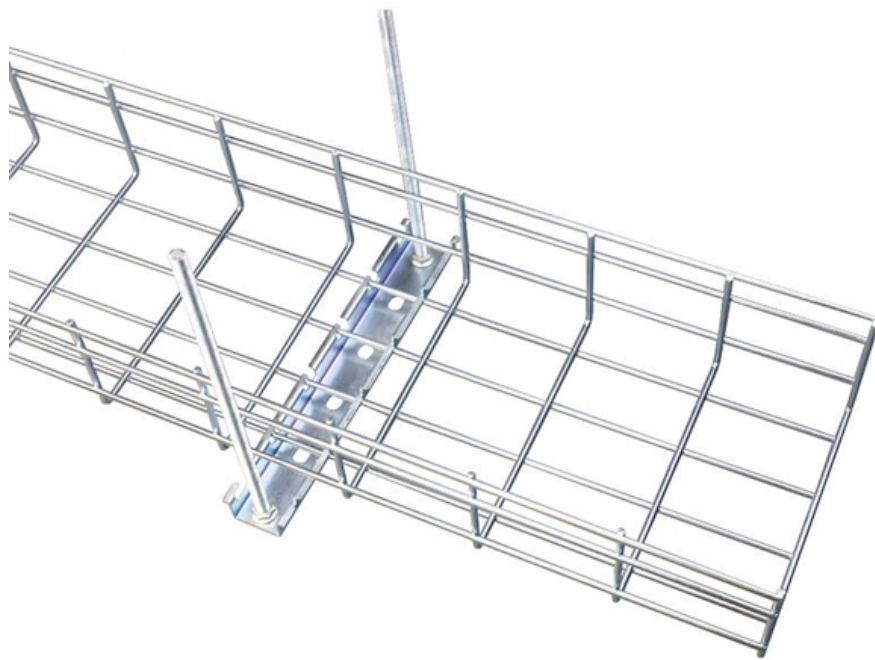

Chilean electrical distribution boxes

Chilean electrical distribution boxes

Chile

The protocol outlines the certification procedure for the safety of metal junction or distribution boxes, both surface-mounted and recessed, intended for use in fixed electrical

Distribution Boxes , Fibox , ABS Electrical Enclosures I Demesne Electrical

Demesne Electrical are stockist of Distribution Boxes in Ireland. Full Range of Enclosures & Accessories Available. Easy Online Ordering.

IEC Steel Junction Box for Chile , IEC 61386 Electrical

ELECMAN® IEC steel electrical junction boxes are used as an enclosure housing electrical connections, to protect the connections and provide a safety barrier.