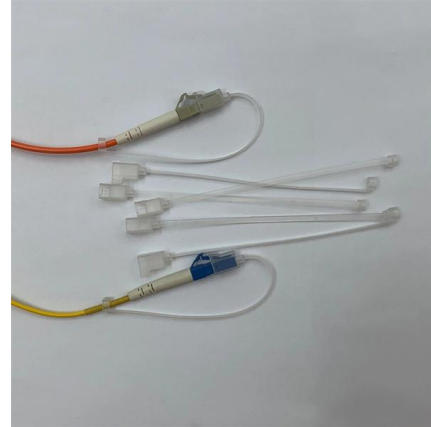

Distribution Boxes , Fibox , ABS Electrical Enclosures I Demesne Electrical

Demesne Electrical are stockist of Distribution Boxes in Ireland. Full Range of Enclosures & Accessories Available. Easy Online Ordering.

IEC Steel Junction Box for Chile , IEC 61386 Electrical

ELECMAN® IEC steel electrical junction boxes are used as an enclosure housing electrical connections, to protect the connections and provide a safety barrier.