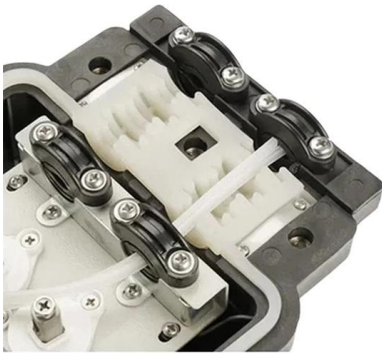

Indoor 8 Core Fiber Distribution Box for Optical Cable , CRXCONEC

Ideal for last mile FTTH deployments, this versatile 8 core fiber distribution box is perfectly suited for small-scale installations in apartments, residential, or commercial buildings, enhancing floor

8 Cores Wall Mounted Fiber Optic Terminal Box As distribution box FS

The Fiber Optic Terminal Box is a kind of optical fiber management products used to distribute and protect the optical fiber links in FTTH Network. It is available for the distribution and terminal

8 Cores Fiber Optical Box Outdoor Fiber Optic Distribution

Leading fiber optical box manufacturers & suppliers, provide a range of fiber optic box with different core numbers and support OEM ODM service.

8 Cores Fiber Distribution Box for FTTx Solutions

Do you help us design our own brand of fiber optic terminal boxes? Yes, we have the ability to design and manufacture special molds according to your requirements. There are 6 basic steps required to