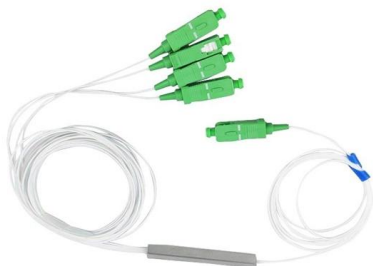

FC 8 Core ODF Optical Distribution Frame, Wall

Quality Fiber Optic Distribution Box manufacturers & exporter - buy FC 8 Core ODF Optical Distribution Frame, Wall Mounted Fiber Optic Terminal Box from China