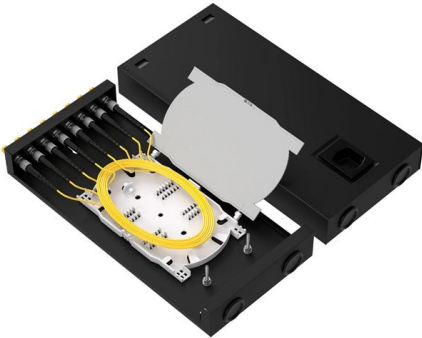

Chilean ODM Fiber Optic Distribution Box 8 Cores

Chilean ODM Fiber Optic Distribution Box 8 Cores

BOC-008B 8 Core Fiber Distribution Box

The 8-core outdoor fiber optic distribution box provided by OTRANS can effectively improve the stability and security of network transmission, and is widely used in

8 Core Fiber Optical Distribution Box for the FTTx Network System

Product Model: 8 Cores Fiber Distribution Box
Product Description: The Fiber Distribution box can connect the drop cable with the feeder cable as the termination point in the Fttx network, which can

8 Cores FTTH fiber optical terminal box Fiber

With a water-proof adapter, the box can be operated more conveniently. With a double-page design, the box can be installed and maintained easily, and the

OEM ODM Fiber Access Terminal 8 Core Fiber Distribution Box Outdoor

The "8-core" designation indicates that the terminal box is designed to accommodate up to 8 individual fiber cores or strands. Each fiber core can carry a separate optical signal, allowing for multiple