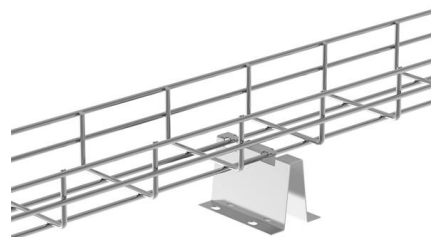

Factory ODB 8 cores optics fiber termination box ftth 8 ports ftth

Cixi Saitong Telecommunication Co.,Ltd is China custom Factory ODB 8 cores optics fiber termination box ftth 8 ports ftth splitter steel fiber optic distribution box high quality suppliers and ODM company,