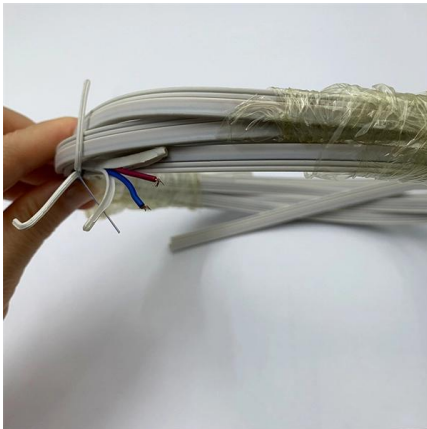

Optical Fiber Cable Distribution Box 8 Core

Optical Fiber Cable Distribution Box 8Core The 8 core FIB-WMP-008 optical fiber box is in accordance with the industry standard requirements of YD/T2150-2010.