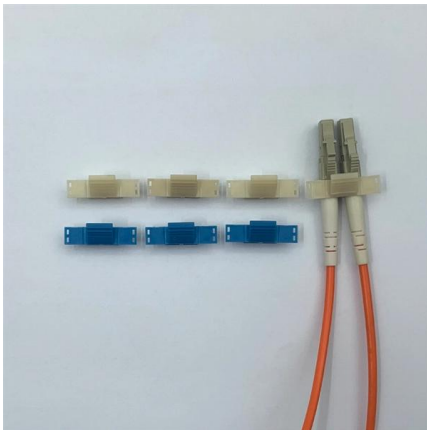

304 Stainless Steel Ladder Tray

Cope Swage Ladder Tray offers rigid 304 stainless steel cable management for industrial use.

Ladder Type Cable Tray

Engineered with lightweight materials for easy handling, this Ladder Cable Tray features superior heat dissipation and protective U-shaped edges to safeguard

Cable Trays

Cable Trays Cable tray is a system used to safely carry and protect electrical cables along pathways planned specifically for building and facility installations.