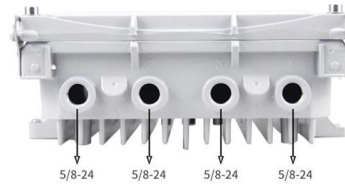

Chalfant Manufacturing Co

Chalfant Ladder Cable Tray Systems are ideal for indoor and outdoor cable management. They provide reliability, ease of installation, and cost savings both initially and long term.