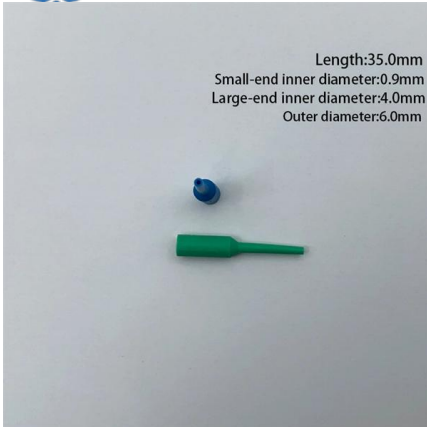

Watches & Wonders 2026: Tudor Novelties

The black ceramic bezel insert and black PVD-treated crown complete the stealth aesthetic without unnecessary colour accents. Ticking inside is the manufacture Calibre MT5602 U,