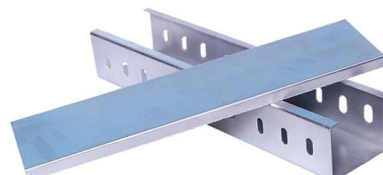

Tudor 2026 Releases: New Monarch, Updated Royal and More

The Tudor 2026 releases include a new Monarch with an angular case, a refreshed Royal line, and some new dial/bracelet choices. Details here.