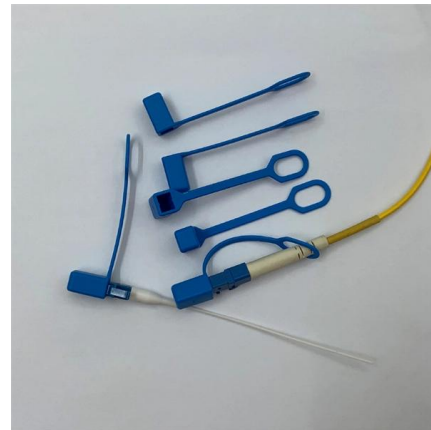

Ceramic insert rubber strip

Ceramic insert rubber strip

Ceramic General Turning

Our Secomax(TM) ceramic insert grades provide optimized wear resistance and toughness when cutting parts from heat-resistant superalloys, such as Inconel,

Anti-Slip Carborundum Step Insert Strips

Product Description Designed and manufactured in North Somerset, Our Carborundum anti-slip Stair Inserts that can be used in a variety of environments,

Home

Sure Strip is a manufacturer and supplier of edge trims and expansion joints; offering quality products at the best price. We have been committed to being the supplier of choice since 1999.

Amazon : Rubber Inserts

Amazon : rubber inserts 100 Pcs Silicone Rubber Hole Plugs Set - 9 Sizes T-Type Black Silicone Plugs Caps for Powder Coating, Waterproof Sealing, Pipe/Test Tube Caps - Heat Resistant,

Choose from our selection of ceramic strips, including foam, rubber, and more. Same and Next Day Delivery.

Natural Rubber Insertion Strip

Available by the metre; Our 3mm Thick range of Natural rubber Insertion Strip is an economical and easy to work with sealing strip available in a selection of sizes.