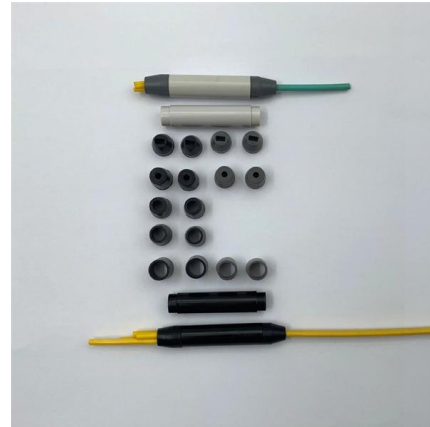

Outdoor Fiber Optic Cable Types: Complete Guide

Loose Tube Cable Loose tube cables encase the delicate glass fibers in protective buffer tubes filled with gel. This prevalent outdoor cable type

Free Cover Letter Templates , Indeed

Learn why cover letters are an important element of the job search, review tips to choose the right type, and explore our free cover letter templates and examples.

Multi Loose Tube Fibre Optic Cable

Multi Loose Tube Fibre Optic Cable Up to 144, 5 to 12 elements 250um fibre dry core multi loose tube cable with e-glass strength members and a Low Smoke Zero Halogen (LSZH) or Polyethylene (PE)