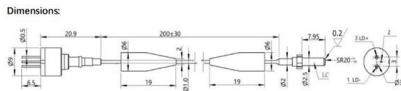

Fibre Optical Central Loose Tube Cable Indoor/Outdoor

Applications Backbone Cabling, Telecommunication and Data, and Secondary distribution applications. Structural Drawing

Office Assistant Cover Letter Example and Template

Review a list of tips to help you write cover letters for office assistant jobs and use a sample cover letter as a guide for creating your own cover letter.

Loose Tube Cable vs. Tight Buffered Cable in Outdoor Applications

Performance at Extreme Temperatures The major constituents of an optical cable structure are silica glass and polymeric plastics. For a given temperature change, the rate/magnitude of material

Central Loose Tube Optical Fiber Cable

Uni-fibercable's Central Loose Tube Fiber Cables are ideal for indoor/outdoor applications, including use in conduit, direct burial, lashed aerial and trunking