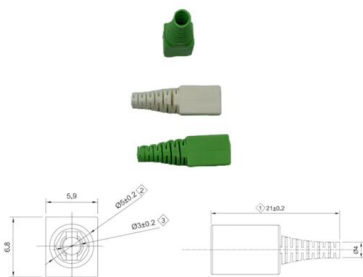

Announcing: New Catalyst 3850 SFP Fiber Switch

The entire stack runs as a single logical switch - because of that, you get ease of management, outstanding resiliency and OpEx savings. Why do I