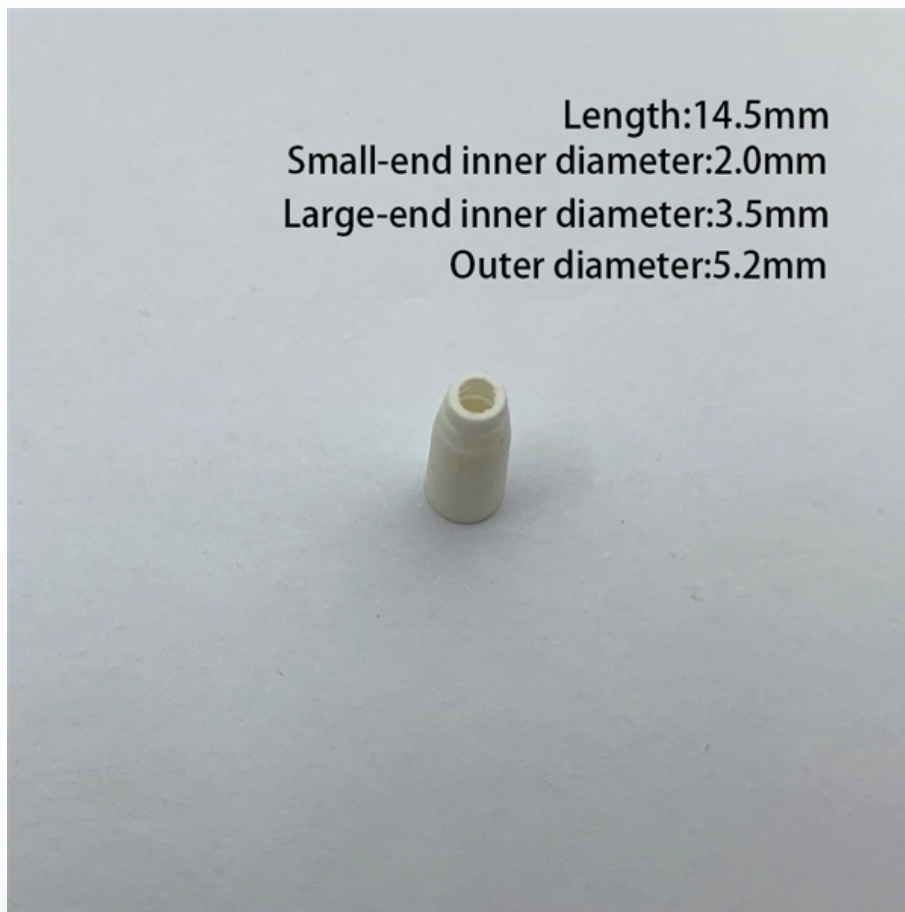

Central Asian Five Countries Wholesale Aggregation Switch SFP

Overview

With 48x 25G SFP28 and 6x 100G QSFP28 ports, the switch offers maximum connection flexibility in mixed 1G-100G environments, providing a total of 3. The GWN7830 Series of Layer 3 Aggregation Network Switches offers 3 model options, with up to 24 SFP ports and 12 SFP+ ports, which are ideal for medium-to-large businesses and enterprises that require high-performance networks with maximum capacity and control. Long-distance installations often require fiber optic cables to connect different sites because of. In data-intensive, distributed campus networks, the LANCOM YS-7154CF ensures the necessary performance and high availability of network resources. com, one of the world's largest B2B marketplaces, you can find all the options for wholesale aggregation switch sfp you will ever need.