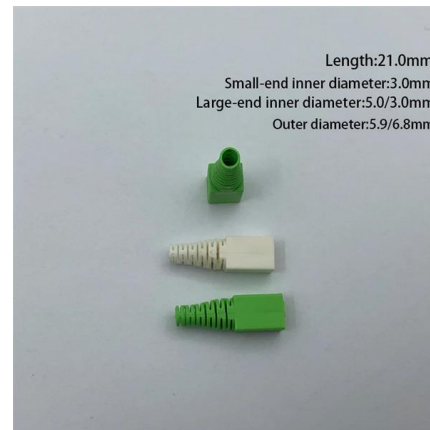

SS316 Stainless Steel Mesh Cable Tray System

Material: SS316, SS316L Diameter: 4mm, 5mm, 6mm Size: Customization Characteristics 1. Excellent ventilation and heat dissipation performance, which