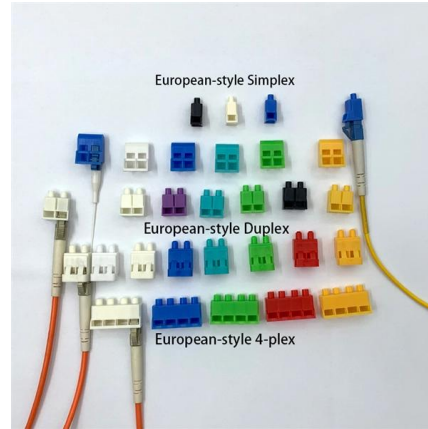

Stainless Steel Wire Mesh Cable Tray

The stainless steel wire mesh cable tray is a specially designed and manufactured system that utilizes a wire basket with a diameter of 4-6mm to route and support small-diameter cables, particularly data