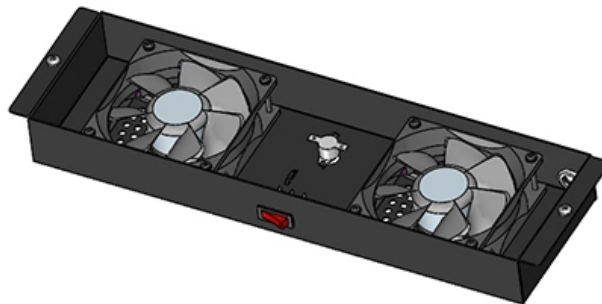

Center Switch 4 Optical Ports 48 Electrical Ports

Overview

The H3C S5850-54QS switch host supports the curing of 48 Gigabit power, 4 10 Gigabit optical and 2 40GE ports, providing the most cost-effective port combination, realizing the lowest cost data center interconnection solution, and meeting users' 1:1 non-convergence network. CloudEngine S5736-S Series Switches are next generation standard all-optical GE switches, with 48 downlink optical ports and four 10 GE uplink ports. Based on Huawei's Versatile Routing Platform (VRP), CloudEngine S5736-S supports enhanced Layer 3 features, simplified Operations and Maintenance. Mpps Layer2&Layer3 packet forwarding rate with wire-speed for all ports. 48-Port gigabit Layer 2 managed PoE switch, 4 SFP+ uplink Enterprise-class Quality Ensures High Performance IP Camera Recognition, Unique Value for CCTV Network Multiple Security Policies Protect Yo. 48 x 1G POE ports + 4 x 10G SFP ports PoE Switch NDAA Compliant Product-Learn More Here. Guanlan Large AI Models, powerful AI at the system edge! Guanlan is Hikvision's proprietary suite of large-scale AI models, designed to revolutionize the AI-powered Internet of Things (AIoT) technology ecosystem.

Center Switch 4 Optical Ports 48 Electrical Ports

5420 , Extreme Networks

Available in 24 and 48-port models, the 5420 features both gigabit and multi-gigabit (1/2.5G) versions with up to 90W PoE enabling it to be deployed across a range