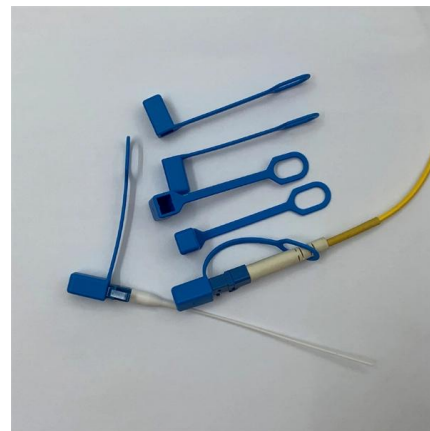

T Grid Ceiling

How to install an electrical ceiling box support bracket for a fan or other electrical device or fixture. Topaz offers two ceiling box supports one that is r