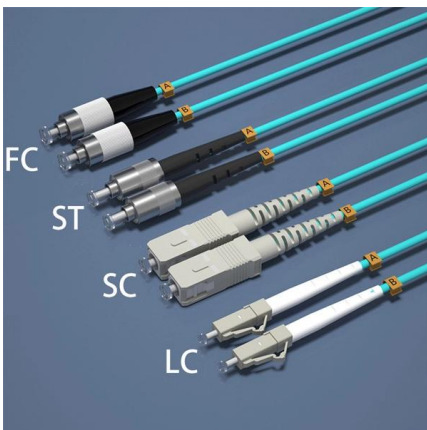

Ceiling switch distribution box clips

Ceiling switch distribution box clips

EB24 - Electrical Box Hanger and Center Clip

Complete hanger assembly for supporting an electrical box above T-grid. Multiple holes provided for drop wire securement to building structure. Dual height feature

Strength: The metal construction of these junction box mounting clips ensures they can withstand the weight of switch boxes and any potential external forces. This strength prevents the switch boxes

How to Install Electrical Box for Ceiling Light Fixture

Installing an electrical box in a suspended ceiling can be tricky, but with the right tools and techniques, you'll soon be admiring your newly lit space!

Buy Heavy Duty T-Grid Box Hanger Mounting Clips 24?

Shop heavy duty T-Grid box hanger mounting clips 24? span for secure electrical box support in ceilings. Spring steel, tool-free install & fast delivery available.

Garvin DCB Drop Ceiling Grid Switch Box Mounting