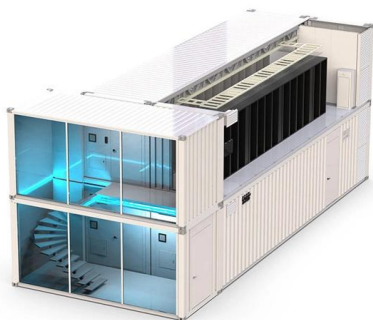

Fiber optic splice boxes

The fiber optic 19" rack splitter boxes, specifically the FP-19 type, stand out as ideal solutions for industrial applications owing to their robust design. These boxes are engineered to withstand the