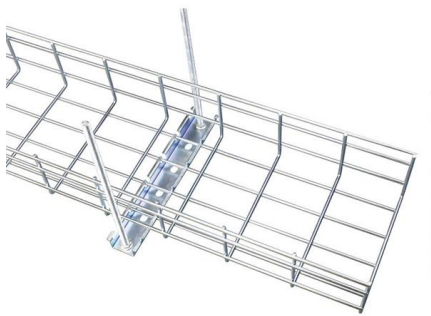

### Amazon.ca: Fiber Enclosure

Fiber Optic Distribution Box IP65 Waterproof Fiber Optic Terminal Distribution Enclosure Wall Mount Fiber Cables Fusion Splicing Winding Storage 4 Core FTTH for Indoor Outdoor 5.0 (2) \$2092 Save

### Fiber Splice Boxes , Amphenol Network Solutions

Fiber splice boxes from Amphenol Network Solutions are designed for splice-only applications. They are suited for optical cable splice collection points for DAS,

### Fiber Optic Patch Panels And Enclosures

2U Fiber Optic Rack Mount Enclosure With Six Unloaded LGX Adapter Panels \$ 154.95

## Optical Fiber Splice Boxes

A fiber splice box is a protective enclosure designed to house and safeguard fiber optic splices--the points where two optical fibers are joined together. Its primary function is to protect delicate fiber