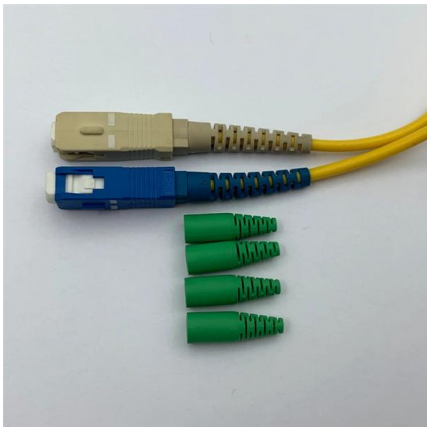

### Fiber Optic Wall Boxes & Splice Enclosures

Explore our range of fiber optic wall boxes and splice enclosures for efficient indoor installations. Find the right solution for your needs.

interface	SFP+	rate	10Gbps
Line length	1-100m	Wire diameter	850nm

### Fiber Optic Enclosures

Protect high-fiber optic cable transitions with our wall mount fiber splice enclosure, streamlining large cable management and secure in-enclosure splicing for

## Fiber Optic Splice Box in the Real World: 5 Uses You'll

Fiber optic splice boxes are essential components in the world of telecommunications and data infrastructure. They serve as protective enclosures where fiber optic cables are joined, split, or