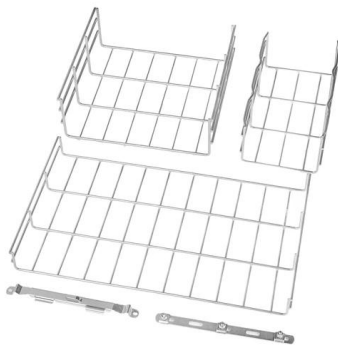

Fiber Optic Wall Boxes & Enclosures

Fiber Optic Wall Boxes & Enclosures Showing 1 - 16 of 16 products Sort by: Featured View Fiber Optic Wall Boxes & Splice Enclosures Indoor Wall Mounted Fiber