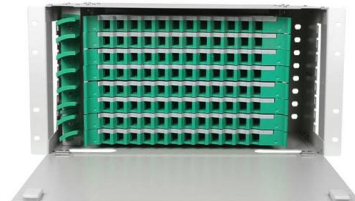

OMC Fiber Splice Protection Box , Secure Fiber

A fiber splice protection box is a critical component in installing and maintaining fiber optic networks. Designed to protect fiber splices from environmental elements,