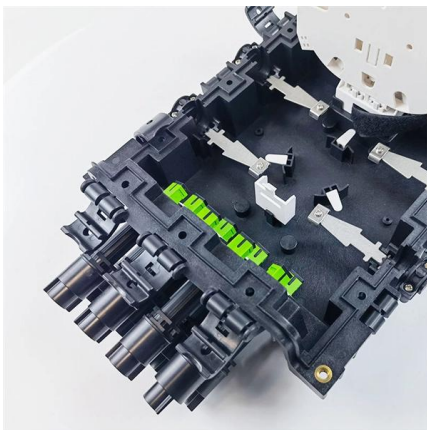

A technical guide on choosing the best Fiber Patch Panel to install & terminate fiber optic cable for any indoor/outdoor industrial communication project.

What is Ribbon Fiber Optic Cable? A Guide to Its Benefits

Explore what ribbon fiber optic cable is. Our guide covers its flat structure, types, and key benefits like mass fusion splicing and space-saving

Fiber Patch Panels: A Beginner's Guide , RLH

Fiber optic patch panels are enclosures that act as a distribution hub for fiber cable. A bulk (multi-strand) fiber cable enters the patch panel and then each fiber strand