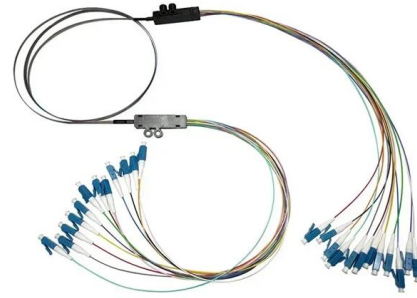

How Much Do Cable Trays Cost? A 2026 Comparison

Discover the 2026 cost breakdown for cable trays compared to conduit and wire mesh. Compare material prices, labor savings, and performance