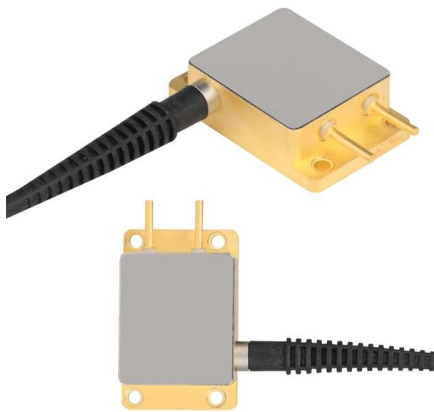

Tips and Insights

Discover efficient cable tray support structures for optimal cable management. Learn about hanger, wall-mounted, and Unistrut systems for safer

Cable Tray Technical Guide A practical guide to product selection and

In industrial facilities where maintenance and supervision conditions ensure that only qualified persons service the installation, cable tray can be used to support raceway, cables and conduit covered in