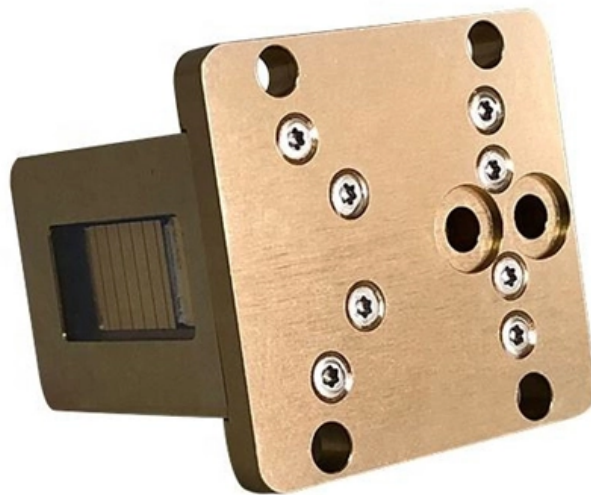

Can a terminal box replace a fiber optic cable pack

Can a terminal box replace a fiber optic cable pack

What is an Optical Fiber Terminal Box

Optical Fiber Terminal Box is a crucial component in today's FTTH networks, primarily used for terminating, connecting, and managing.

Complete Guide to Using Termination Boxes in

Learn how termination boxes protect fiber connections, reduce signal loss, and ensure reliable performance in residential fiber networks.

Comprehensive Guide to FTB: Installation and Maintenance

Functionality of FTTH Terminal Boxes Protection and Organization: One of the primary functions of FTTH terminal boxes is to provide a secure and organized housing for fiber optic cables.

The Comprehensive Guide to Fiber Termination Boxes (FTB): Design

A Fiber Termination Box, also known as an optical termination box (OTB), is a compact, specialized enclosure designed for the organization, termination, splicing, and protection of fiber optic

Fiber Termination Boxes: A Beginner's Guide to