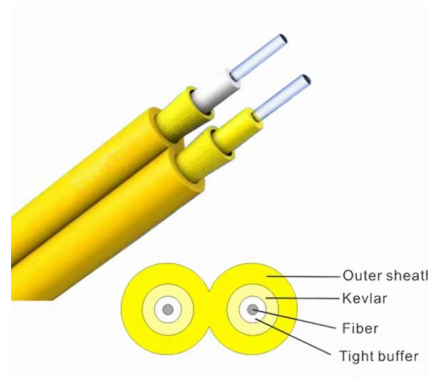

Campus Backbone Network Infrastructure , Campus

Environmental and installation challenges require a robust cabling infrastructure to provide a campus network that is reliable, meets growing bandwidth demands,