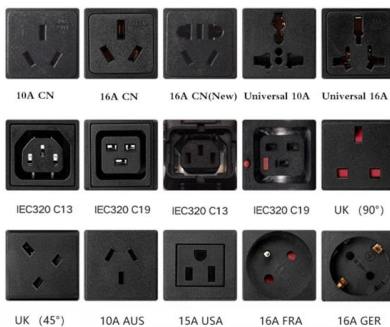

4 Ports to 24 Cores fiber optic closure box

This series of fiber optical splice closures are suitable for FTTH network, compact

8 Port FTTH Fiber Distribution Box with 24 Cable

The 8 Port FTTH Fiber Distribution Box with 24 cable outlets can house 4 sc duplex adapters and one 1x8 blockless splitter and supports 24 cores splicing.

12-24core fiber junction box fiber optic splice closure

Aerial 12 24 Core PP ABS Material Junction Box
Fiber optic splicing box is one of the most important types of equipment for user access points, and junction box fiber