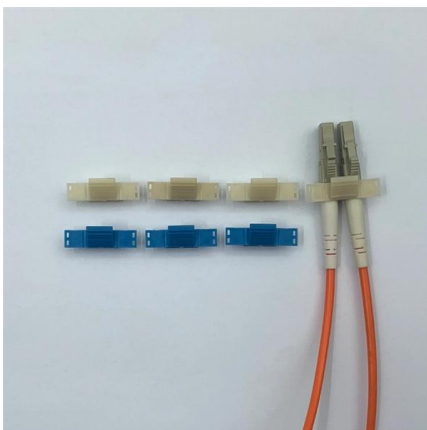

Best Practices for Installing Cables in Trays

Quick Installation Checklist (Key Steps) Cable tray cable installation generally follows these steps: Inspect cables before installation Prepare and

Cable Tray Installation

Cable Tray Installation - Complete Guide June 11, 2025 How about organizing your wiring with a cable tray system? Smart move. Whether you're building a commercial setup or upgrading an industrial

Best Practice Guide to Cable Ladder and Cable Tray Systems

These guidelines will be particularly useful for the design, specification, procurement, installation and maintenance of these systems. Cable ladder systems and cable tray systems are designed for use