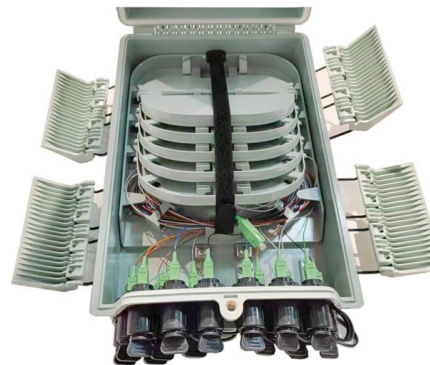

Eurostrut Cable Trays , cable tray, cable route and

Includes distribution trays, cable routes and NATO-type models. Request a quote directly via our webshop.