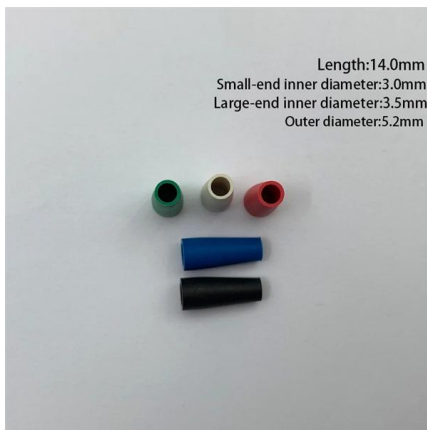

CABLE TRAY SYSTEMS GUIDE

Some applications may require the cable tray to support the weight of a single, dead object in addition to the cable loads. Specifications typically require this to be applied at the midpoint of the span between