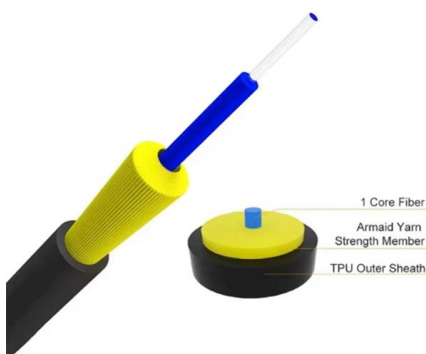

### **Cablofil FASLOCKSDC Hot Dip Galvanised Steel Wire Cable Tray**

Hot dip galvanised steel small bend connector for rapid joining of wire mesh cable trays. Horizontal hinged joint supports flexible routing for 100-200 mm trays, providing corrosion resistant, halogen

### **Wire Duct, Raceway & Tray**

Wire Duct, Raceway & Tray Protect your employees and equipment from harm by using wire ducts, raceways and trays for cable containment and organization. Easily integrated into existing systems,

### **50 Pack Wire Mesh Cable Tray Coupler Kit, Steel**

50 Pack Wire Mesh Cable Tray Coupler Kit, Steel Bracket Hardware Components for Cable Management, End-to-End Splice Connector Reinforced Joint Clamp Fit

## Cablofil CEFASDC Hot Dip Galvanised Steel Cable Tray Base Coupler

Overview Cablofil CEFASDC base coupler enables secure longitudinal connection of wire mesh cable trays within cable support systems. It provides screwless joining for tray widths from 100 to 600 mm