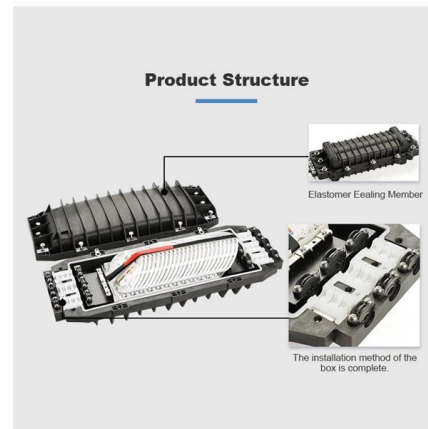

Cable Tray Types and Sizes

Types of Cable Trays and Sizes Explore various cable tray types and sizes for electrical installations. Learn about ladder, perforated, solid-bottom, wire mesh,