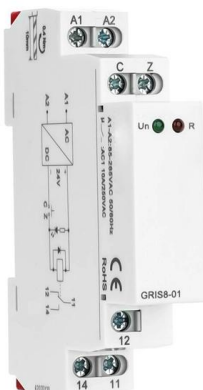

7 Types of Cable Trays: How to Choose the Right One

Selecting the correct cable tray type is not arbitrary--it depends on a combination of cable characteristics, environmental conditions, and installation