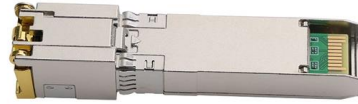

Cable Trays

Find here Cable Trays, Metal Cable Trays manufacturers, suppliers & exporters in India. Get contact details & address of companies manufacturing and

Cable tray

Several types of tray are used in different applications. A solid-bottom tray provides the maximum protection to cables, but requires cutting the tray or using fittings to

Cable Tray Selector

MP Husky's cable tray selector for choosing the correct tray type (ladder, solid bottom, perforated, wire mesh) and size based on load, cable type and

Cable Tray, Cable Bus, Wire Mesh Cable Trays , MP

MP Husky manufacturers Cable Tray Systems, Cable Bus System, Wire Mesh/Wire,Cable Tray, & Cable Management Systems. Our cable support