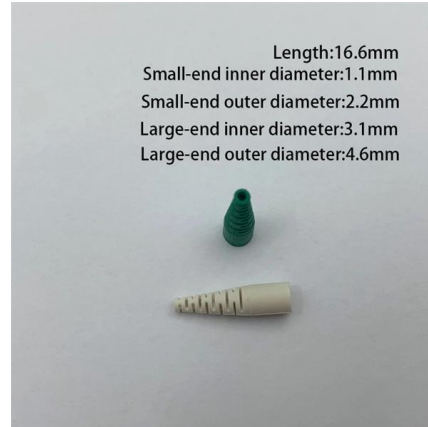

Product Catalogue Cable Management Solutions

Delivering engineered solutions in cable management ABB manufacturers a comprehensive range of cable tray systems and solutions including cable ladder, perforated tray, channel tray and metal

Flexible Cable Trays , McMaster-Carr

Choose from our selection of flexible cable trays, including over 475 products in a wide range of styles and sizes. Same and Next Day Delivery.