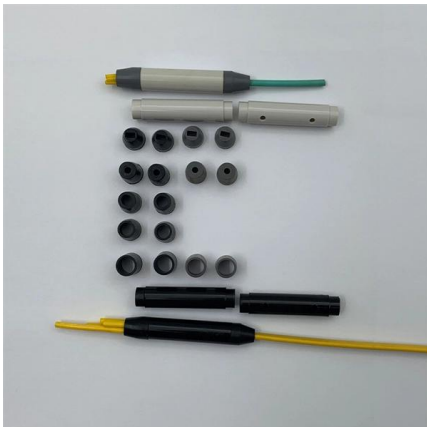

Cable tray

ABB designs and manufactures cable tray systems, including perforated tray, cable ladder, channel tray and strut (metal framing), directly from production facilities in