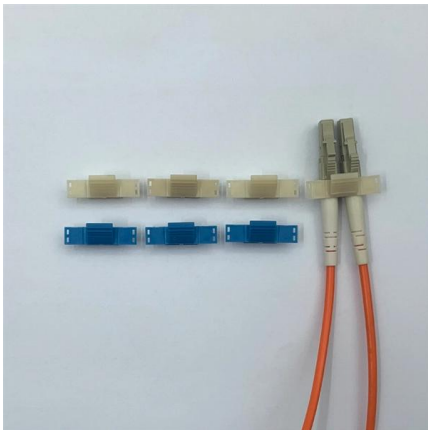

Method Statement installation of Cable Trays and Ladders

This method statement covers the site installation of the cable tray & ladders and the requirements of checks to be carried out.