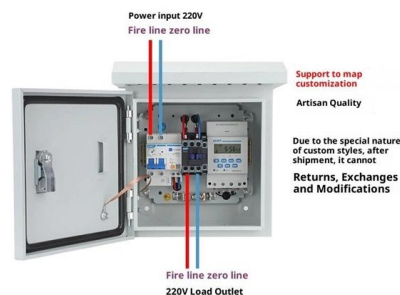

Product Wiring Diagram

CABLE TRAY SYSTEMS GUIDE

Steel Ladder System Hubbell's NEXTFRAME® Ladder Tray is the effective and widely used cable runway that supports and delivers bundles of cable between cabinets, racks, and closets, along