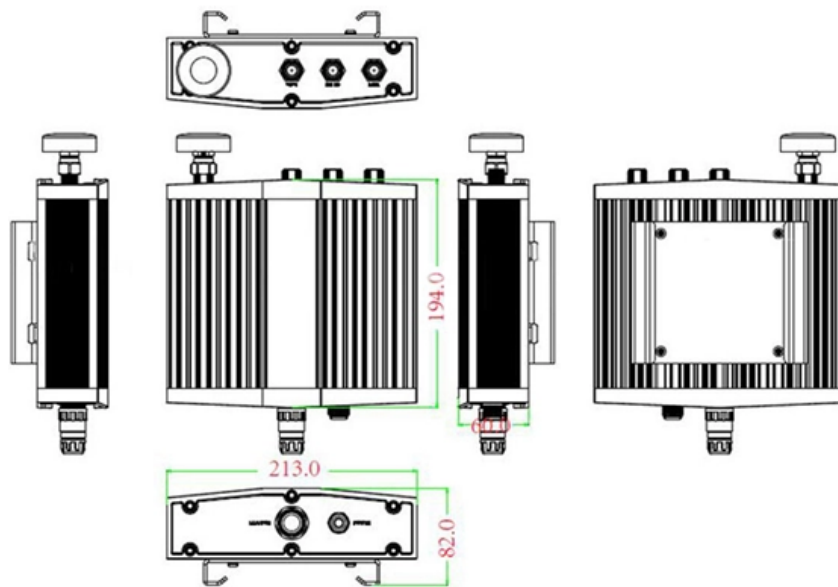

Cable tray support equipment list

Mechanical drawing

Cable tray support equipment list

Cablofil Pre-Galvanised Steel Wire Cable Tray Support Rail 600mm

Overview Cablofil pre-galvanised steel wire cable tray support rail is an S-profile mounting rail used to support cable tray installations and associated equipment. It is compatible with wire cable tray