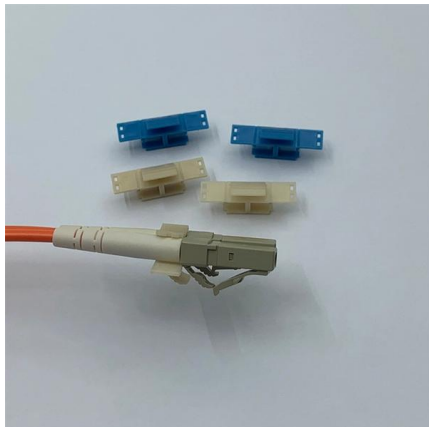

Cable tray support equipment list

Mechanical drawing

Cable tray support equipment list

Cablofil Pre-Galvanised Steel Wire Cable Tray Support Rail 600mm

Overview Cablofil pre-galvanised steel wire cable tray support rail is an S-profile mounting rail used to support cable tray installations and associated equipment. It is compatible with wire cable tray

How to Choose the Best Cable Tray Accessories: A Complete Buying

When selecting cable tray accessories, prioritize compatibility with your tray system, material durability (like galvanized steel or stainless steel), and proper load ratings to ensure long

Cable Tray Technical Guide A practical guide to product selection and

SOLID-BOTTOM CABLE TRAY Providing additional cable protection, solid-bottom cable tray is sometimes preferred to support and protect numerous small instrumentation and control cables.