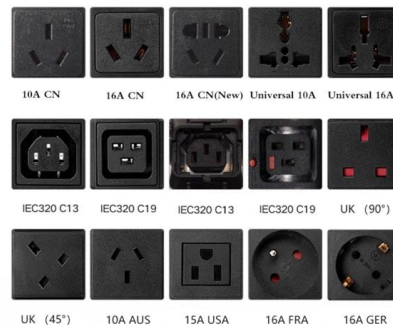

Cablofil Pre-Galvanised Steel Wire Cable Tray Support Rail 500mm

Overview Cablofil pre-galvanised steel wire cable tray support rail is an S-profile mounting rail used to support cable tray installations and associated equipment. It is compatible with wire cable tray