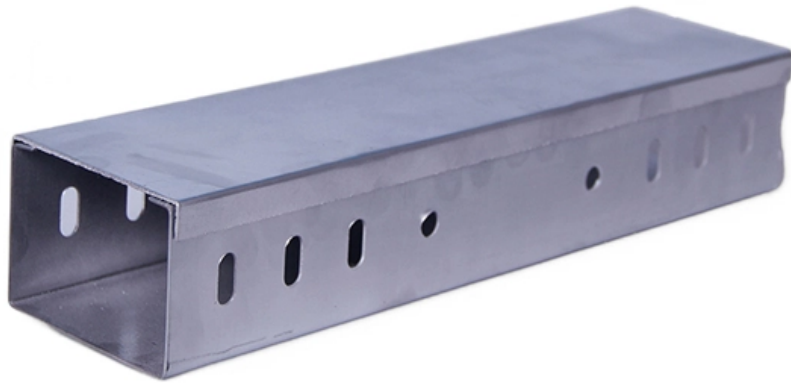

Cable tray length in Australia