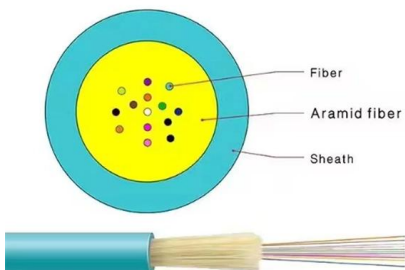

Monaco Distributors , Fibre Reinforced Plastic

Monaco Distributors , Fibre Reinforced Plastic

Cable Trays

Standard Cable Trays are available in a range of heights to suit your rack choice. Manufactured from 1.5mm zinc annealed steel and powder coated, these trays are tough. Mounting tabs with pre

Cable Tray Australia , Cable Management Tray , Cable

Buy cable trays online from RS Australia. Shop a wide range including cable baskets & stainless steel trays for safe, durable cable management.