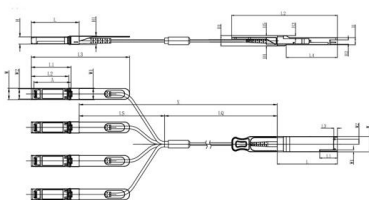

Metal Cable Ladders and Trays Supplier , Advanced Strut

At Advanced Strut, we specialise in providing high-quality metal cable trays designed for the efficient support of all cable and pipe installations. Our comprehensive

Unit mm