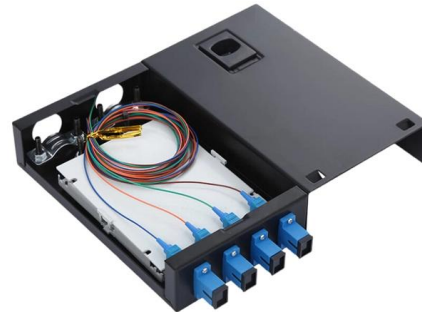

Learn how to install cable trays correctly. Get the ultimate step-by-step guide on setting up a seamless and reliable cable management system.

Cable Tray Installation

Cable tray installation is a great way to clean up network cabling routes. Organize and future-proof your networks with a CORE cable tray installation.

Cable tray

In the electrical wiring of buildings, a cable tray system is used to support insulated electrical cables used for power distribution, control, and communication.

Tray Installations

Tray Installations The placement of cables, ducts, and conduits can be done using cable trays - for both outside plant (OSP) and interior spaces (ISP). This allows