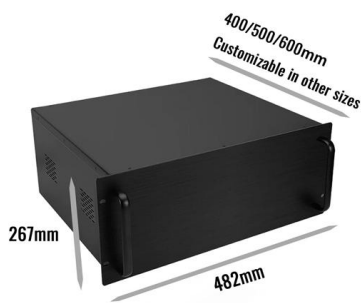

Metal framing & support systems

ABB saves time and labor with its comprehensive lines of metal framing and cable tray, including the industry's only 100% plated products, our 1 1/2" modular system, and hundreds of accessories to