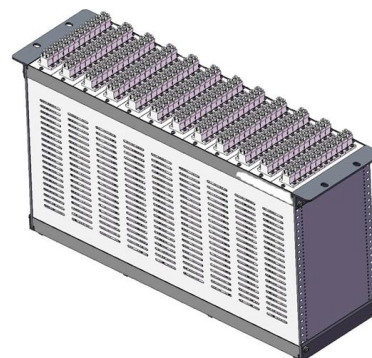

Cable tray fixing module

Cable tray fixing module

Cable tray systems

Designed to meet your project requirements, ensuring seamless installation and reliable cable support. Fabricated from glass-fibre reinforced polyester GRP.

Cable Trays

Cable Trays Cable tray is a system used to safely carry and protect electrical cables along pathways planned specifically for building and facility installations.

Method Statement installation of Cable Trays and Ladders

Welcome to our step-by-step guide on installing cable trays! In this video, we'll explore the different types of cable trays available and provide detailed instructions for their installation.

Decoding Cable Tray Support Structures: Tips and Insights

Discover efficient cable tray support structures for optimal cable management. Learn about hanger, wall-mounted, and Unistrut systems for safer

A Guide to Cable Tray Accessories and Their Functions

Explore a detailed guide to cable tray accessories and understand their uses in ensuring safety, stability, and efficiency in electrical system