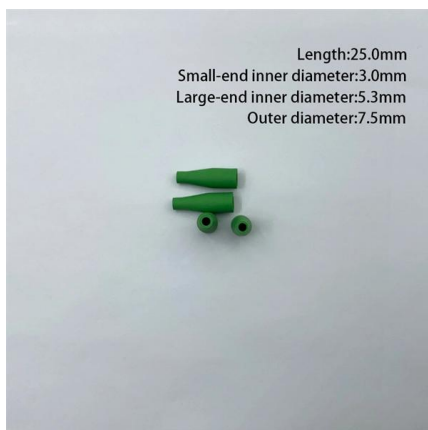

Metal framing & support systems

Cable tray: T& B ® cable tray is a cost effective, reliable and adaptable alternative to conduit systems where allowed by code. E-Klips springsteel fasteners: quick, easy and reliable fixing to steelwork