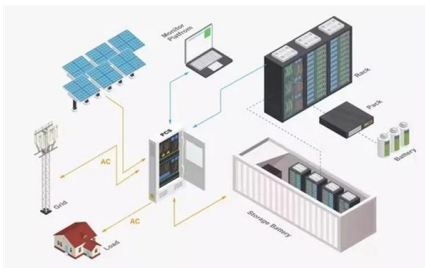

Cablofil Hot Dip Galvanised Steel Wire Cable Tray Cantilever Arm Fixing

Zinc nickel cantilever arm fixing bracket for wall mounted wire cable tray installations. Enables fast, screwless fixing to Cablofil trays with class 8 corrosion resistance and compact mounting.