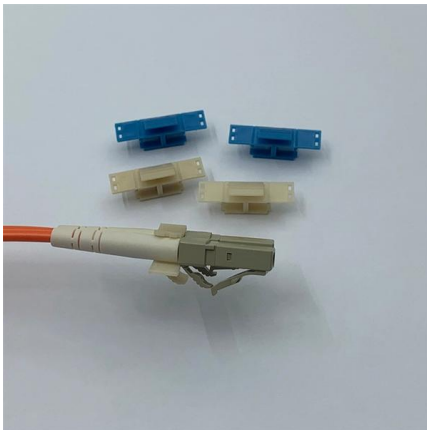

PP cable tray fastening accessories

PP mounting accessories are intended for joining cable trays, cable ladders, fastening of cable trays and cable ladders to bearing elements, and attaching

Cable Tray Accesories & Hardware Archives

Anchor Bolt Expansion Screw for Quest Cable Tray. To complete any configuration of wire mesh cable tray, hardware such as

Contact Us

For datasheets, pricing, or custom high-speed optical interconnect solutions, please visit:
<https://www.syropy.com.pl>