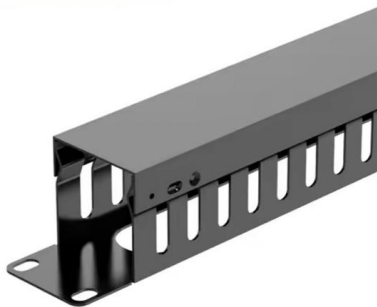

NavePoint electro zinc plated Wire Mesh Cable Tray Corner Bar is the ideal solution for neatly routing and organizing cable. It offers the perfect solution for mounting

Triple Corner Narrow Roller/Cable Tray Corner Roller

It's a device used for guiding and supporting cables as they are laid through cable trays, especially around corners. This roller typically features a compact frame

Electrical Services Suspension , Gripple

DATA ADJUSTABLE, EASY TO USE

SET INCREASE DECREASE POWER SWITCH

Cable Tray , Wire Mesh, Ladder Tray and More Wire Management

Cable trays and baskets are designed to help support and route cable bundles in an organized manner along ceilings or walls. Shop for cable tray systems now.

Cable Tray Fitting Accessories

Cable tray fittings and accessories play a crucial role in the seamless installation of a comprehensive cable management system. They enable functions such as

Cable Tray Wire Pulling Roller Stainless Steel Nylon Adjustable Corner