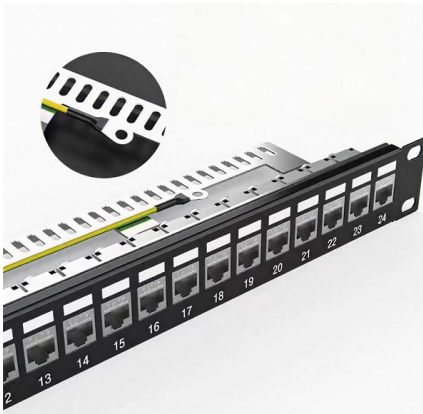

100mm Trapeze Support Bracket - Stainless Steel

100mm Cable Tray / Ladder Trapeze Support Bracket - Stainless Steel (A316/A4), 500mm Drop
The 100mm trapeze support bracket is a prefabricated, ready-to

OEM/ODM
CUSTOMIZATION AVAILABLE