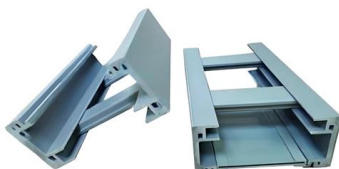

Trayco cable trays, cable ladders and mesh trays , Trayco

Trayco is specialised in producing and optimising 100% Belgian cable trays, mesh trays, cable ladders, mounting and floor systems. We also play an