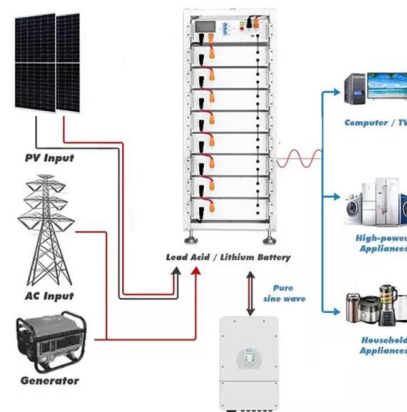

Cable trays

Need help selecting the right cable ladder or -tray for your project? We offer a wide range of cable tray systems to support tubing, electrical cables and instrumentation.

Contact Us

For datasheets, pricing, or custom high-speed optical interconnect solutions, please visit:
<https://www.syropy.com.pl>