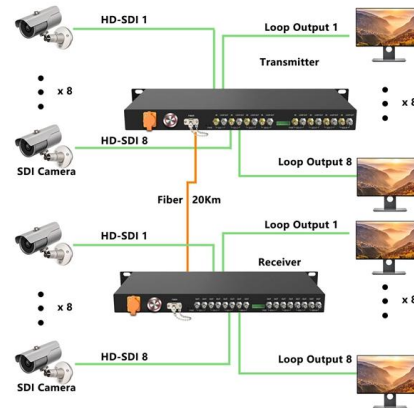

Best Practice Guide to Cable Ladder and Cable Tray Systems

This publication is intended as a practical guide for the proper and safe* installation of cable ladder systems, cable tray systems, channel support systems and associated supports.