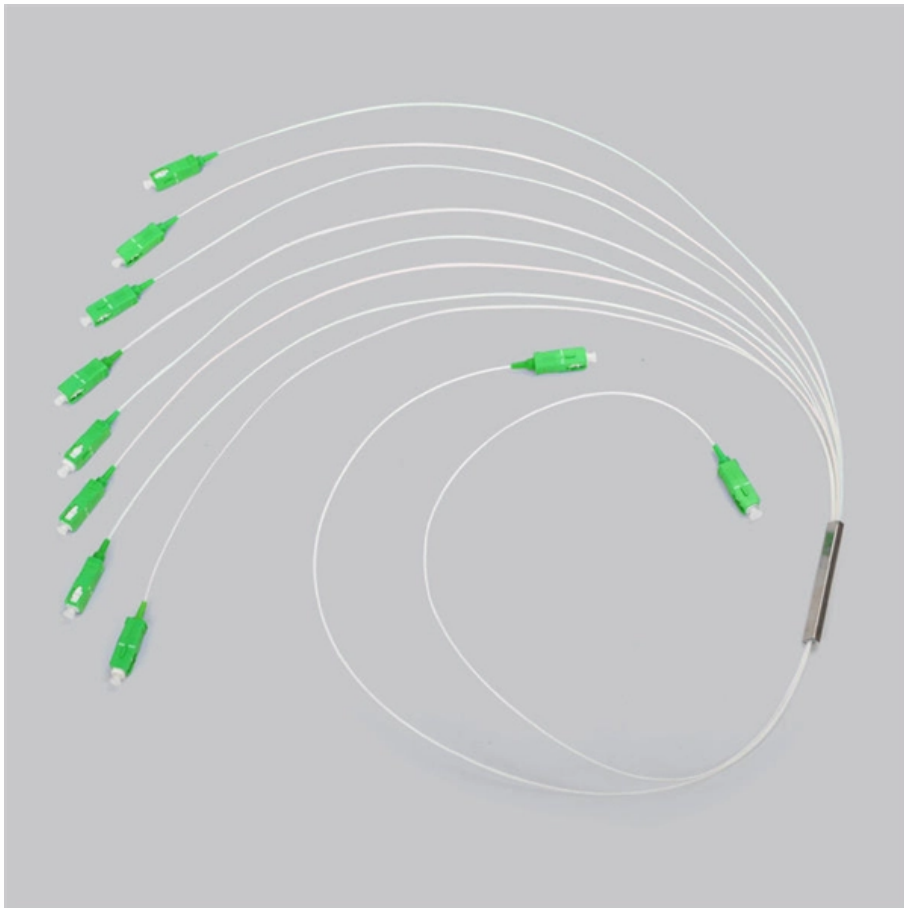

Cable tray ambient lighting

Cable tray ambient lighting

Lighting cable trays , channels for power supply cables , cable

Lighting cable trays are an essential component ensuring efficient and safe cable management. Their versatility, durability, and aesthetic appeal make them an excellent solution for both industrial and

Complete Cable Track Lighting Kits

Why We Love Cable Lighting Kits From the light fixtures to each and every one of the components you need to get a cable lighting system up and running, these

Cable tray light SPB-RF60 3m 1.5mm

Cable tray with return flange mainly for electrical cable and light support. With square hole for easy cable routing to light fixtures.

Cable Tray Systems: Requirements and Best Practices

Comprehensive guide to cable tray systems requirements: tray types, materials, loading, supports, bonding, routing, and best practices for safe electrical cable management.

Wire track lighting embodies a magical feeling by hoisting lights overhead with unobtrusive cables rather than bulky fixtures. The result is a gorgeous and

How to Install Cable Tray: A Comprehensive Guide to Different Cable