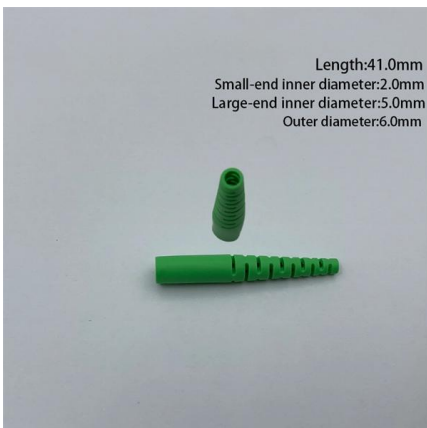

Ultimate Guide to Cable Tray Selection - Types,

Learn how to choose the best cable tray system for your needs. Explore types, materials, installation tips, and NEC compliance in this expert guide.