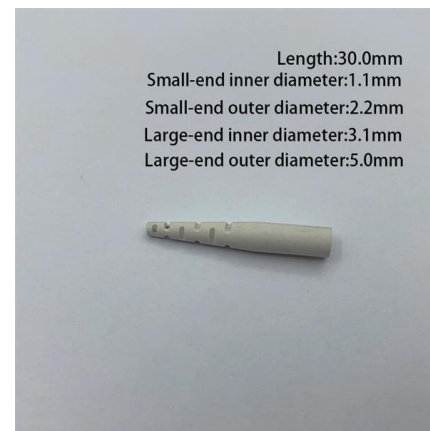

Wall Bracket for 150 mm and 300 mm Wire Mesh Cable

This L-shaped bracket allows you to mount sections of cable tray along the wall of

Tamlex FastConnect 400mm L Shape Support Bracket

Features Suitable for all FastConnect basket tray (excluding 60mm x 60mm) Simple, fast and secure fastening with no need for additional bolts or hold down clamps

L-Com Electro Zinc Plated Wire Mesh Cable Tray L

The L-com LC-LWB100 L-shaped wall bracket offers a perfect way for mounting and securing the wire mesh cable tray to the wall. The electro zinc-plated wire mesh

Haley Products, Cable tray brackets, Manufacturers

LBC Ceiling Brackets Ideal for lightweight support of cable tray and basket parallel to ceilings in offices, passageways and fire escapes Can be used for some limited