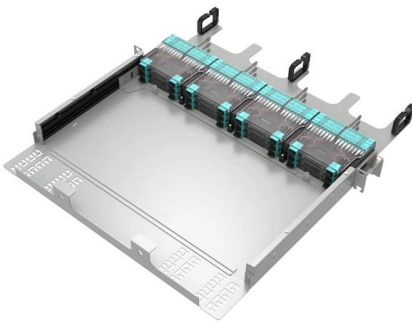

L Shaped Bracket - Vantrunk

Flat Plate Brackets provide joint reinforcement between Steel Framing Channel on the same or on different planes.

CABLE TRAY BRACKET

CABLE TRAY BRACKET PRODUCT MODEL: KKBJ-300x54x34-2.5-BLK DESCRIPTION: Install L-shaped fasteners for the grid bridge and secure them to

Cable Tray L-Shaped Wall Bracket

4" Wide Cable Tray L-Shaped Wall Bracket is used to install cable trays to the wall.