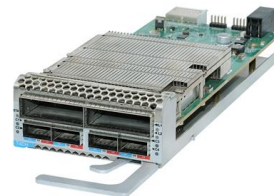

CABLE TRAY L WALL BRACKET

Quest L brackets are ideal for mounting cable trays on the wall.

Haley Products, Cable tray brackets, Manufacturers

Brackets made for the electrician. Key features: Lightweight and versatile design. Can be fixed to strut. Single or double studding applications. Boxed in 10's for all

Zonon 4pcs 8" L Type Bracket Wire Mesh Cable Tray L

About this item Package: 4 L-shaped wall mounts to securely anchor metal mesh cable trays using expansion bolts (not included); Ideal for organizing cables