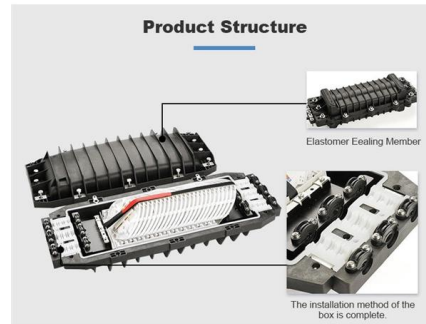

DATA ADJUSTABLE, EASY TO USE

SET INCREASE DECREASE POWER SWITCH

Cable Tray Technical Guide A practical guide to product selection and

Cable tray length is selected based on the load to be supported, the distance between the supports (also referred to as the span), and handling and installation constraints.

NavePoint Wire Mesh Cable Tray L-Shaped Wall

The L-Shaped Wall Bracket easily connects to mesh cable trays and mounts to the wall, ceiling, or floor. NavePoint L-Shaped Wall Bracket are made

Cable Tray L Type Wall Support Bracket