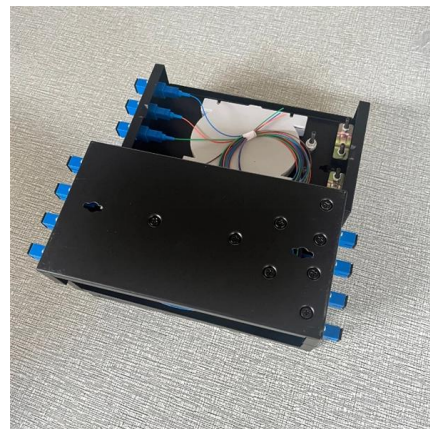

How To: Install Wall Brackets for Cable Trays and Ladders

Welcome to our comprehensive guide on installing wall brackets for different types of cable trays and cable ladders! In this video, we will walk you through