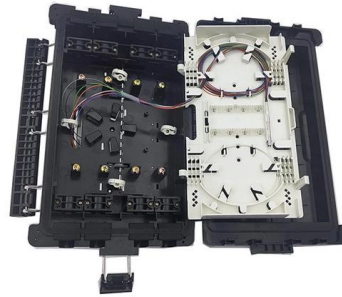

Cable organizer with 48 ports thickened

IP65 / IP67 Sealing Design

**Reserved Bottom
Mounting Holes**

Overview

Made from heavy-duty 14ga cold-rolled steel, this patch panel includes a built-in cable-management loom that keeps cables efficiently organized on the back of the panel. To meet the needs of enterprises and data centers, DTECH has launched the Metal Rack-Mount 1U 48-Port Cabinet Cable Manager. This cabinet cable manager uses a sturdy and durable metal rack design to provide users with an excellent cable management solution. Neat-Patch network cable management solutions are engineered for high-density IT racks using 24-48 patch cables. The N052-048-1U 48-Port 1U Rack-Mount High-Density 110-Type Patch Panel frees up valuable real estate by condensing 48 ports into just 1U of space in your EIA-standard 19-inch rack.

Network Cable Management , 1U & 2U Cable Managers

Neat-Patch network cable management solutions are engineered for high-density IT racks using 24-48 patch cables. Our 1U and 2U cable managers reduce slack,

Thickened 48-Port 24-Gear Rack AMP 1U Organizer 19inch Cabinet

Buy Thickened 48-Port 24-Gear Rack AMP 1U Organizer 19inch Cabinet Rack-Mounted Network Cable Management online today! Dear Sir/Madam, Thank you for visiting our store! ?The quality of our

The thickened 48-port cable management rack makes network

Each plaid is designed with 24 grids, a total of 48 ports, which can accommodate a large number of cables, ensuring that each network cable is arranged in an orderly manner and reducing clutter.