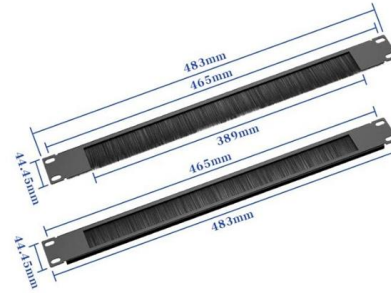

48-Port High-Density UTP 110-Type Patch Panel, 1U

Save rack space by managing and organizing up to 48 input and

48/24 Ports Cable Manager Organizer Set / 19" Slot

48/24 Ports Cable Manager Organizer Set 19 Slot Rack Mounted 1U Horizontal Cable Management with Removable Cover Metal Frame

24 level 48 port thickened metal cable rack cabinet cable organizer

24 level 48 port thickened metal cable rack cabinet cable organizer network distribution frame 1U