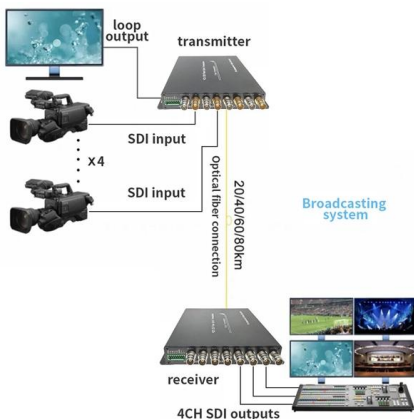

Biyaz Management 24 Slots 48 Ports Engineering Grade Thickened

Buy Biyaz Management 24 Slots 48 Ports Engineering Grade Thickened Metal 19inch Cable Organizer Cabinet online today! Dear Sir/Madam, Thank you for visiting our store ?The quality of our products