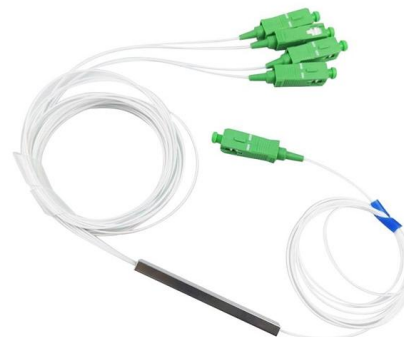

19 inch Metal Cable Manager 24-port Network Cable

Choose from a huge selection of DVI splitters! Affordable 19 inch Metal Cable Manager 24-port Network Cable Management Organizer for Data Center Rack