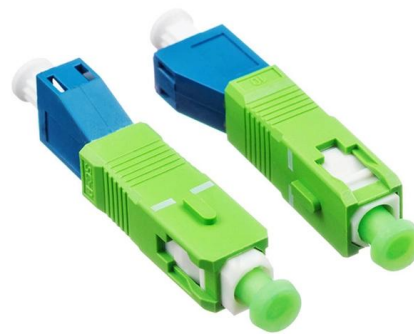

Cable organizer with 48 ports thickened

IP65 / IP67 Sealing Design

**Reserved Bottom
Mounting Holes**

Overview

Made from heavy-duty 14ga cold-rolled steel, this patch panel includes a built-in cable-management loom that keeps cables efficiently organized on the back of the panel. To meet the needs of enterprises and data centers, DTECH has launched the Metal Rack-Mount 1U 48-Port Cabinet Cable Manager. This cabinet cable manager uses a sturdy and durable metal rack design to provide users with an excellent cable management solution. Neat-Patch network cable management solutions are engineered for high-density IT racks using 24-48 patch cables. The N052-048-1U 48-Port 1U Rack-Mount High-Density 110-Type Patch Panel frees up valuable real estate by condensing 48 ports into just 1U of space in your EIA-standard 19-inch rack.

Cable organizer with 48 ports thickened

Thickened Amp Cable Management Rack Amp 1U Cable

welcome to taobao purchase thickened amp cable management racket 1u cable management ring network cable organizer racing 48-port amp network cabinet cable organizer, taobao hundreds of

Network Cable Management , 1U & 2U Cable Managers

Neat-Patch network cable management solutions are engineered for high-density IT racks using 24-48 patch cables. Our 1U and 2U cable managers reduce slack,

Thickened 48-Port 24-Gear Rack AMP 1U Organizer 19inch Cabinet

Buy Thickened 48-Port 24-Gear Rack AMP 1U Organizer 19inch Cabinet Rack-Mounted Network Cable Management online today! Dear Sir/Madam, Thank you for visiting our store! ?The quality of our