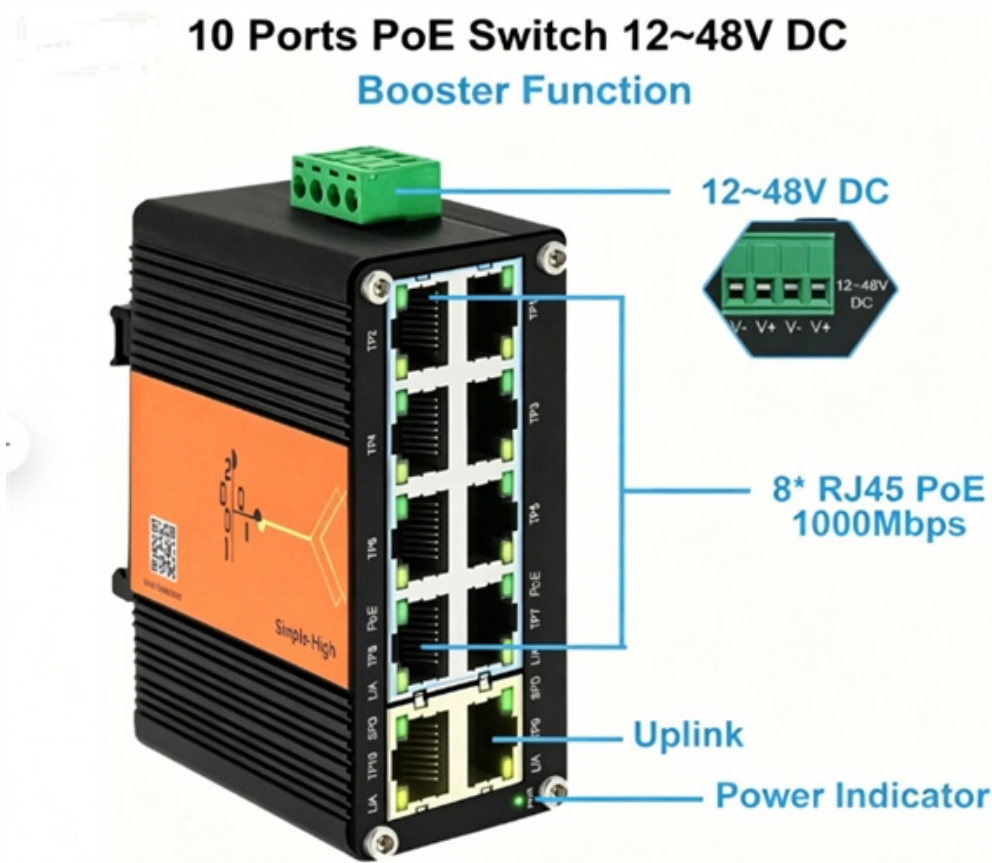

Cable laying and distribution box