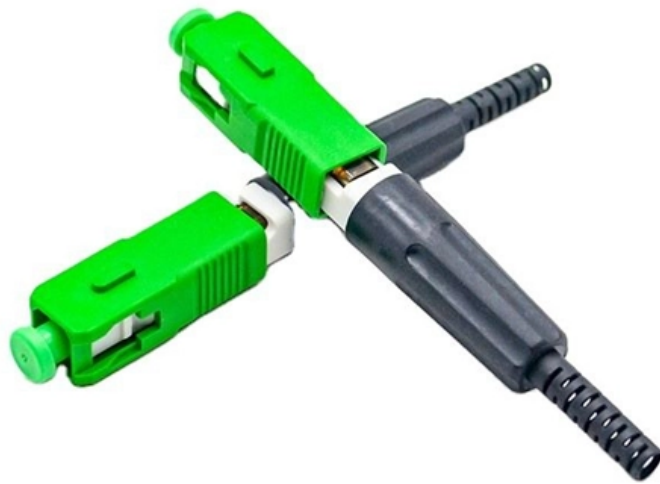

Cable Tray Repair Case