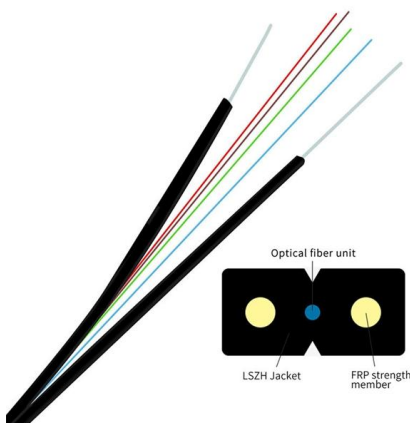

How to fix a cable tray with Trider: mechanical anchor for

How to fix cable trays? Thanks to TRIDER you can now fix the supports for your electric channel in a few minutes, without accessories, on hollow and solid ma