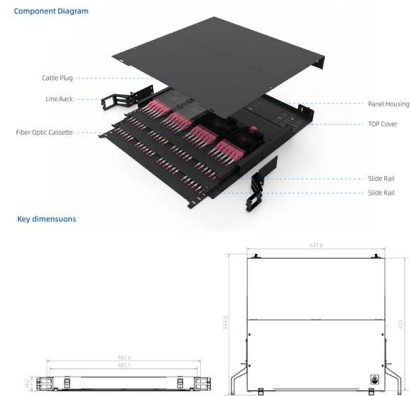

Cable Tray Trunking & Ladder Installation Method Statement

Below is a complete method statement for installation of cable tray, cable trunking and cable ladders in compliance with project specifications and approved material submittals.