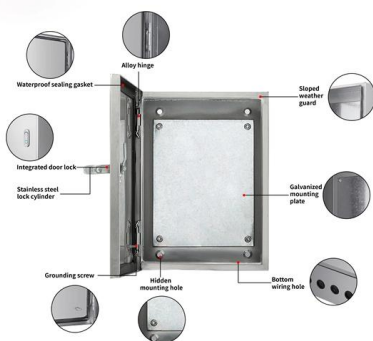

INSTALLATION GUIDE

Center hung tray supports allow for quicker and easier cable installation by allowing cables to be deposited into tray systems from each side. There is a maximum load capacity per hanger of 318 kg

Safely Installing, Maintaining and