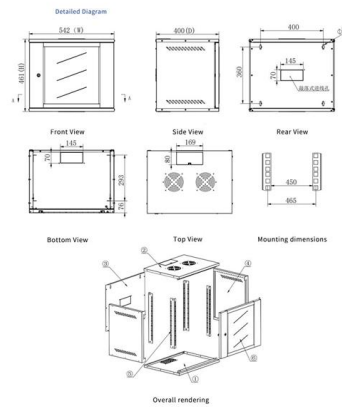

grenada-enclosed-cable-trays , B2B companies and suppliers

29 Companies and suppliers for grenada-enclosed-cable-trays Find wholesalers and contact them directly Leading B2B marketplace Find companies now!

Contact Us

For datasheets, pricing, or custom high-speed optical interconnect solutions, please visit:
<https://www.syropy.com.pl>