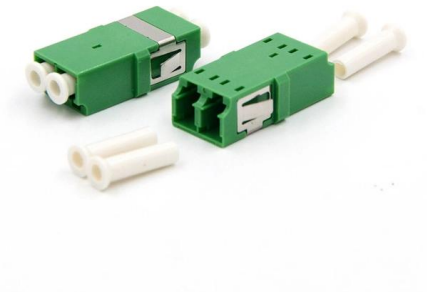

A Usefull Guide to LED Screen Cabinet: Types,

A full guide about LED screen cabinets, the basic knowledge, benefits, and how to choose an LED screen cabinet for LED display.

How to Connect Indoor LED Display Cabinets Signal & Power Linking

Structured Cabling Home Design Guide

The telephone service panel offers a method of connecting and patching telephone lines within the home cabling system cabinet allowing the use of a single microfilter for the whole system.