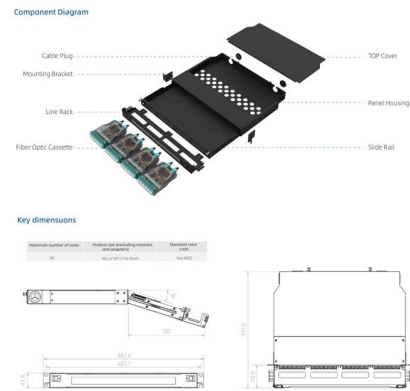

LED display connection: detailed explanation

LED display connection refers to the connection of LED display components through wires, which can allow the LED display to obtain power, and