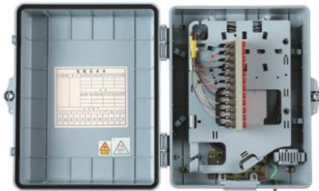

Cable routing , Tips for proper cabling , Simply explained

Cable ducts at a glance Cable management on the wall, floor, ceiling, machine or in the switch cabinet - keep the cable chaos organised. Where to put the cables and