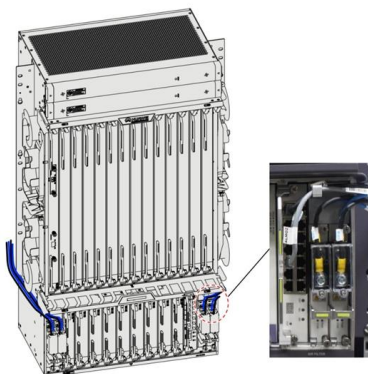

MACOM Letterhead

MACOM to Demonstrate 100G/Lane Switch to Server Link with LPO Interface at OFC 2024 LOWELL, MA--(BUSINESS WIRE)--March 25, 2024-- MACOM Technology Solutions Inc. ("MACOM"), a