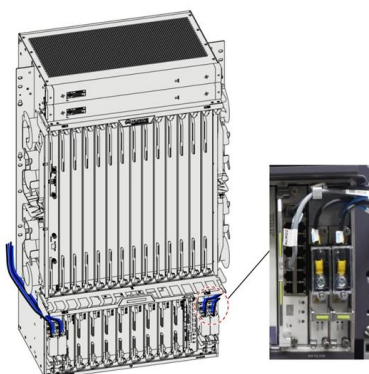

LPO vs CPO: Which Will Dominate the Data Center

In the rapidly evolving landscape of data center optical interconnects, the competition between LPO (Laser Phased-locked Oscillator) and CPO